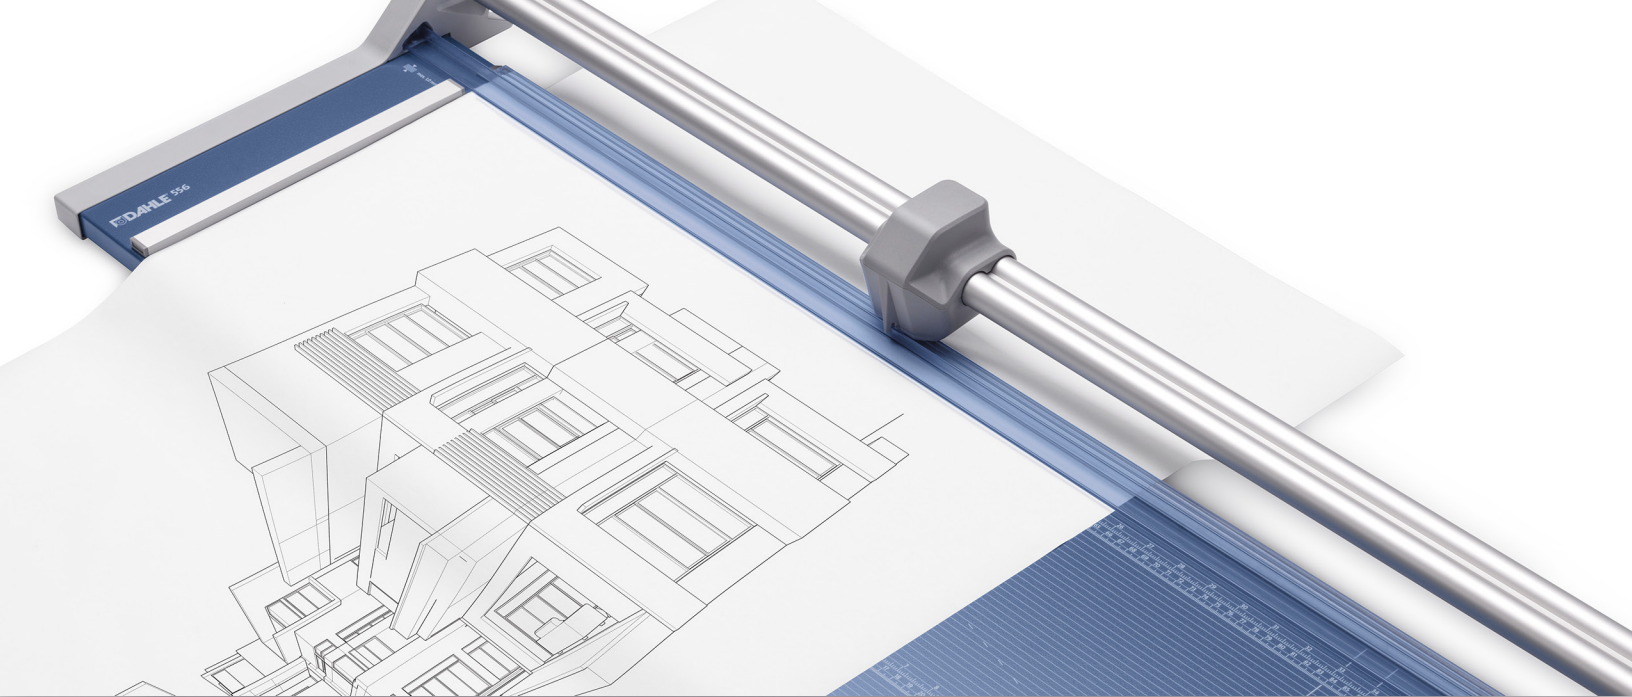

Dahle 556

Professional Rotary Trimmer

The Dahle 556 Professional Rotary Trimmer with a 37" cut length is designed for precision and accuracy. It features a ground self-sharpening blade that cuts in both directions, a dual-barrel guide bar for strength, and an automatic clamp to prevent shifting. This German engineered cutter is ultra-precise and ideal for trimming paper, photos, and cardstock.

Features | Benefits

- Self-sharpening blade cuts in both directions
- Dual-barrel aluminum guide bar provides strength and accuracy
- Automatic clamp holds work securely and prevents shifting
- Ground steel blade is encased in a protective housing for safety
- Sturdy metal base with non-slip rubber feet
- Screened inch, metric and angled guides for easy alignment
- Space-saving upright storage with kick-stand endcaps
- Adjustable magnetic alignment guide for sizing cuts
- German engineered for precision and accuracy

Self-sharpening system maintains a perfectly honed blade.

Easily align work with screened inch, metric, and angled guide lines.

Cut Length

Sheet Capacity

Self Sharpening

Automatic Paper Clamp

Alignment Guide

Metal Base

German Engineered

spiralbinding.com
800-631-3572

With a sturdy design and a 37" cutting length, this trimmer is ideal for posters, banners, and oversized photos.

The dual-barrel aluminum guide bar provides stability for cutting thicker materials.