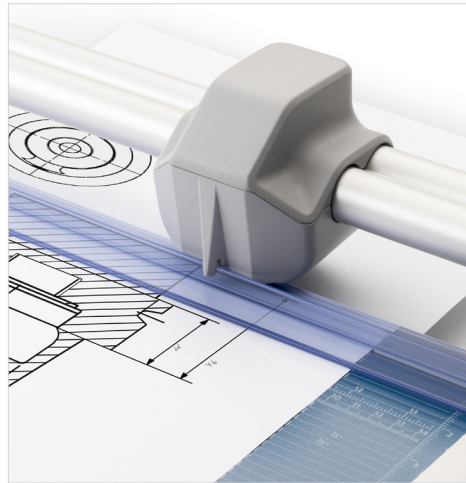

Dahle 556

Professional Rotary Trimmer

The Dahle 556 Professional Rotary Trimmer with a 37" cut length is designed for precision and accuracy. It features a ground self-sharpening blade that cuts in both directions, a dual-barrel guide bar for strength, and an automatic clamp to prevent shifting. This German engineered cutter is ultra-precise and ideal for trimming paper, photos, and cardstock.

Features | Benefits

- Self-sharpening blade cuts in both directions
- Dual-barrel aluminum guide bar provides strength and accuracy
- Automatic clamp holds work securely and prevents shifting
- Ground steel blade is encased in a protective housing for safety
- Sturdy metal base with non-slip rubber feet
- Screened inch, metric and angled guides for easy alignment
- Space-saving upright storage with kick-stand endcaps
- Adjustable magnetic alignment guide for sizing cuts
- German engineered for precision and accuracy

Self-sharpening system maintains a perfectly honed blade.

Easily align work with screened inch, metric, and angled guide lines.

Cut Length

Sheet Capacity

Self Sharpening

Automatic Paper Clamp

Alignment Guide

Metal Base

German Engineered

spiralbinding.com
800-631-3572

With a sturdy design and a 37" cutting length, this trimmer is ideal for posters, banners, and oversized photos.

The dual-barrel aluminum guide bar provides stability for cutting thicker materials.