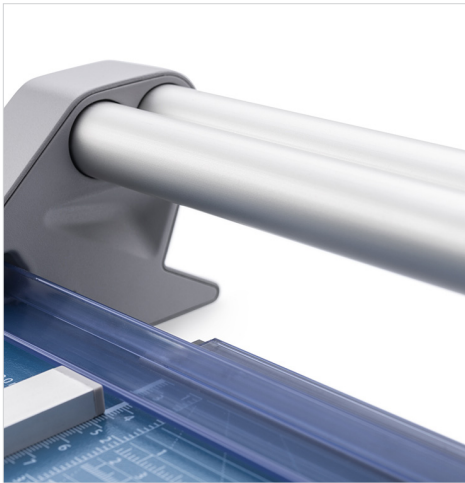

Dahle 556

Professional Rotary Trimmer

The Dahle 556 Professional Rotary Trimmer with a 37" cut length is designed for precision and accuracy. It features a ground self-sharpening blade that cuts in both directions, a dual-barrel guide bar for strength, and an automatic clamp to prevent shifting. This German engineered cutter is ultra-precise and ideal for trimming paper, photos, and cardstock.

Features | Benefits

- Self-sharpening blade cuts in both directions
- Dual-barrel aluminum guide bar provides strength and accuracy
- Automatic clamp holds work securely and prevents shifting
- Ground steel blade is encased in a protective housing for safety
- Sturdy metal base with non-slip rubber feet
- Screened inch, metric and angled guides for easy alignment
- Space-saving upright storage with kick-stand endcaps
- Adjustable magnetic alignment guide for sizing cuts
- German engineered for precision and accuracy

Self-sharpening system maintains a perfectly honed blade.

Easily align work with screened inch, metric, and angled guide lines.

Cut Length

Sheet Capacity

Self Sharpening

Automatic Paper Clamp

Alignment Guide

Metal Base

German Engineered

spiralbinding.com
800-631-3572

With a sturdy design and a 37" cutting length, this trimmer is ideal for posters, banners, and oversized photos.

The dual-barrel aluminum guide bar provides stability for cutting thicker materials.