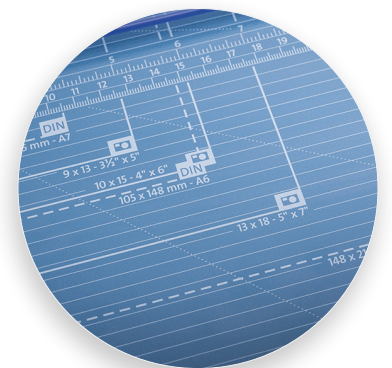

Dahle 556

Professional Rotary Trimmer

The Dahle 556 Professional Rotary Trimmer with a 37" cut length is designed for precision and accuracy. It features a ground self-sharpening blade that cuts in both directions, a dual-barrel guide bar for strength, and an automatic clamp to prevent shifting. This German engineered cutter is ultra-precise and ideal for trimming paper, photos, and cardstock.

Features | Benefits

- Self-sharpening blade cuts in both directions
- Dual-barrel aluminum guide bar provides strength and accuracy
- Automatic clamp holds work securely and prevents shifting
- Ground steel blade is encased in a protective housing for safety
- Sturdy metal base with non-slip rubber feet
- Screened inch, metric and angled guides for easy alignment
- Space-saving upright storage with kick-stand endcaps
- Adjustable magnetic alignment guide for sizing cuts
- German engineered for precision and accuracy

Self-sharpening system maintains a perfectly honed blade.

Easily align work with screened inch, metric, and angled guide lines.

Cut Length

Sheet Capacity

Self Sharpening

Automatic Paper Clamp

Alignment Guide

Metal Base

German Engineered

spiralbinding.com
800-631-3572

With a sturdy design and a 37" cutting length, this trimmer is ideal for posters, banners, and oversized photos.

The dual-barrel aluminum guide bar provides stability for cutting thicker materials.