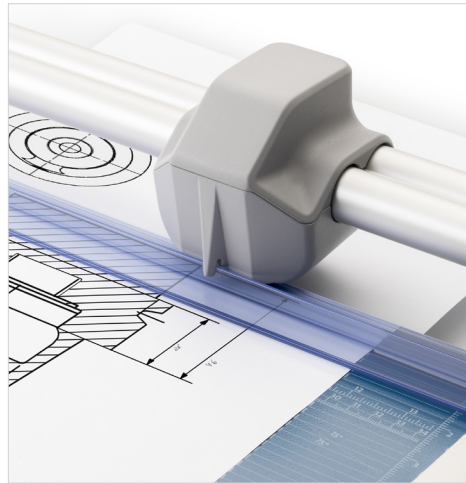

Features | Benefits

- Self-sharpening blade cuts in both directions
- Dual-barrel aluminum guide bar provides strength and accuracy
- Automatic clamp holds work securely and prevents shifting
- Ground steel blade is encased in a protective housing for safety
- Sturdy metal base with non-slip rubber feet
- Screened inch, metric and angled guides for easy alignment
- Space-saving upright storage with kick-stand endcaps
- Adjustable magnetic alignment guide for sizing cuts
- German engineered for precision and accuracy

Self-sharpening system maintains a perfectly honed blade.

Easily align work with screened inch, metric, and angled guide lines.

Cut Length

Sheet Capacity

Self Sharpening

Automatic Paper Clamp

Alignment Guide

Metal Base

German Engineered

spiralbinding.com
800-631-3572

With a sturdy design and a 51" cutting length, this trimmer is ideal for posters, banners, and oversized photos.

The dual-barrel aluminum guide bar provides stability for cutting thicker materials.

Automatic clamp holds work securely and prevents your work from shifting.

Built-in kickstands allow for space-saving, upright storage.

Dahle 558 Professional Rotary Trimmer

Cutting Length	Sheet Capacity	Dimensions (length x width x height)	Warranty
51"	12 Sheets	59.94" x 15.13" x 3.38"	Lifetime