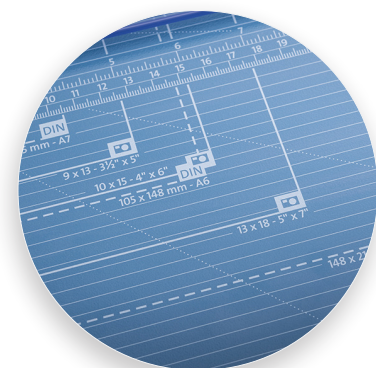

Dahle 558

Professional Rotary Trimmer

The Dahle 558 Professional Rotary Trimmer with a 51" cut length is designed for precision and accuracy. It features a ground self-sharpening blade that cuts in both directions, a dual-barrel guide bar for strength, and an automatic clamp to prevent shifting. This German engineered cutter is ultra-precise and ideal for trimming paper, photos, and cardstock.

Features | Benefits

- Self-sharpening blade cuts in both directions
- Dual-barrel aluminum guide bar provides strength and accuracy
- Automatic clamp holds work securely and prevents shifting
- Ground steel blade is encased in a protective housing for safety
- Sturdy metal base with non-slip rubber feet
- Screened inch, metric and angled guides for easy alignment
- Space-saving upright storage with kick-stand endcaps
- Adjustable magnetic alignment guide for sizing cuts
- German engineered for precision and accuracy

Self-sharpening system maintains a perfectly honed blade.

Easily align work with screened inch, metric, and angled guide lines.

Cut Length

Sheet Capacity

Self Sharpening

Automatic Paper Clamp

Alignment Guide

Metal Base

German Engineered

spiralbinding.com
800-631-3572

With a sturdy design and a 51" cutting length, this trimmer is ideal for posters, banners, and oversized photos.

The dual-barrel aluminum guide bar provides stability for cutting thicker materials.