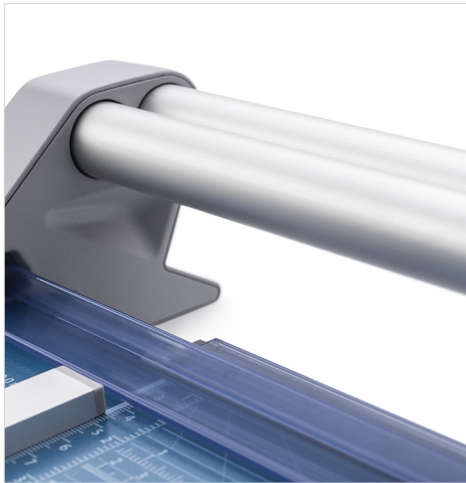

Features | Benefits

- Self-sharpening blade cuts in both directions
- Dual-barrel aluminum guide bar provides strength and accuracy
- Automatic clamp holds work securely and prevents shifting
- Ground steel blade is encased in a protective housing for safety
- Sturdy metal base with non-slip rubber feet
- Screened inch, metric and angled guides for easy alignment
- Space-saving upright storage with kick-stand endcaps
- Adjustable magnetic alignment guide for sizing cuts
- German engineered for precision and accuracy

Self-sharpening system maintains a perfectly honed blade.

Easily align work with screened inch, metric, and angled guide lines.

Cut Length

Sheet Capacity

Self Sharpening

Automatic Paper Clamp

Alignment Guide

Metal Base

German Engineered

spiralbinding.com
800-631-3572

With a sturdy design and a 51" cutting length, this trimmer is ideal for posters, banners, and oversized photos.

The dual-barrel aluminum guide bar provides stability for cutting thicker materials.

Automatic clamp holds work securely and prevents your work from shifting.

Built-in kickstands allow for space-saving, upright storage.

Dahle 558 Professional Rotary Trimmer

Cutting Length	Sheet Capacity	Dimensions (length x width x height)	Warranty
51"	12 Sheets	59.94" x 15.13" x 3.38"	Lifetime