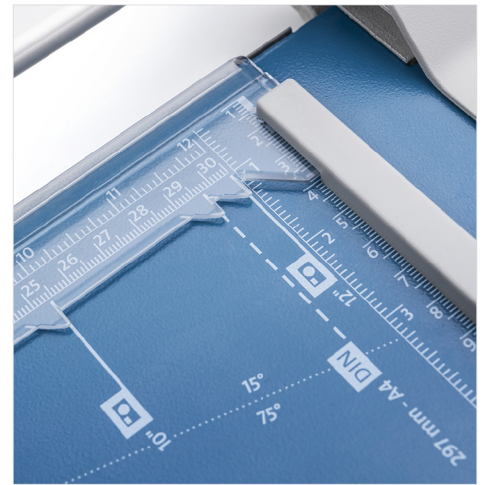

Dahle 507

Personal Rotary Trimmer

The Dahle 507 Personal Rotary Trimmer with a 12" cut length is lightweight and portable for just about any application. It features a ground self-sharpening blade that cuts in both directions, a triangular aluminum guide bar for strength, and an automatic clamp to prevent shifting. This German engineered cutter is ideal for trimming paper, photographs, and cardstock.

Features | Benefits

- Self-sharpening blade cuts in both directions
- Ground steel blade is encased in protective housing for safety
- Automatic clamp holds work securely and prevents shifting
- Sturdy metal base has non-slip rubber feet
- German engineered for precision and accuracy
- Triangular aluminum guide bar for strength
- Screened inch, metric and angled guides for easy alignment
- Lightweight and portable
- Trims paper, photos, and cardstock
- Great for photographers, craft enthusiasts, and office professionals

Warranty

With a self-sharpening blade and a sturdy metal base, this precision cutter is ideal for trimming paper, photos, and cardstock.

Triangular aluminum guide bar keeps cutting head straight and stable while trimming.

Automatic clamp applies gentle pressure to prevent your work from shifting.

Metal base provides a stable cutting foundation that won't warp or crack.

Dahle 507 Personal Rotary Trimmer

Cutting Length	Sheet Capacity	Dimensions (length x width x height)	Warranty
12"	7 Sheets	17.25" x 8.13" x 2.9"	Lifetime (excludes blade)