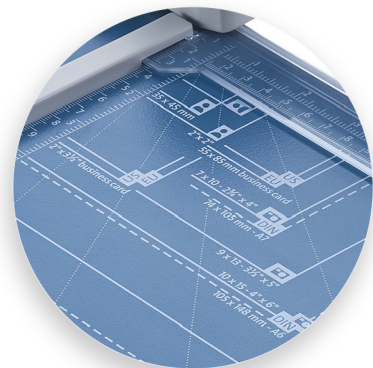

Easily align work with screened inch and angled guide lines.

Cut Length

Sheet Capacity

Self Sharpening

Automatic Paper Clamp

Metal Base

German Engineered

Warranty