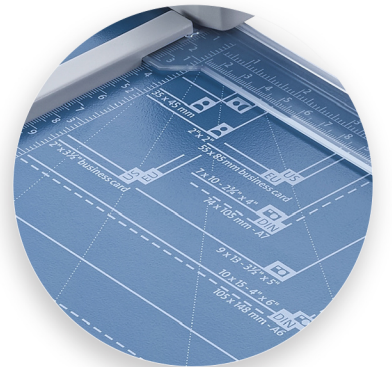

## Personal Rotary Trimmer

The Dahle 508 Personal Rotary Trimmer with a 18" cut length is lightweight and portable for just about any application. It features a ground self-sharpening blade that cuts in both directions, a triangular aluminum guide bar for strength, and an automatic clamp to prevent shifting. This German engineered cutter is ideal for trimming paper, photographs, and cardstock.

### Features | Benefits

- Self-sharpening blade cuts in both directions
- Ground steel blade is encased in protective housing for safety
- Automatic clamp holds work securely and prevents shifting
- Sturdy metal base has non-slip rubber feet
- German engineered for precision and accuracy
- Triangular aluminum guide bar for strength
- Screened inch, metric and angled guides for easy alignment
- Lightweight and portable
- Trims paper, photos, and cardstock
- Great for photographers, craft enthusiasts, and office professionals

With a self-sharpening blade and a sturdy metal base, this precision cutter is ideal for trimming paper, photos, and cardstock.

Triangular aluminum guide bar keeps cutting head straight and stable while trimming.