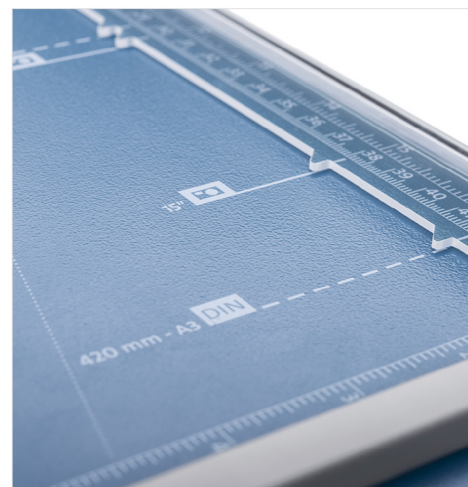

Metal base provides a stable cutting foundation that won't warp or crack.

Dahle 508 Personal Rotary Trimmer

Cutting Length	Sheet Capacity	Dimensions (length x width x height)	Warranty
18"	5 Sheets	22.75" x 8.13" x 2.9"	Lifetime (excludes blade)