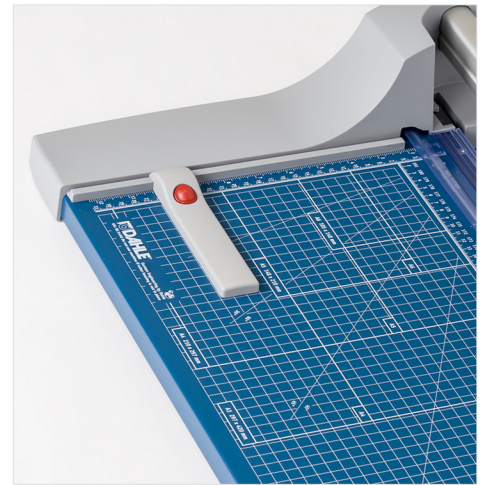

## Premium Rotary Trimmer

The Dahle 446 Premium Rotary Trimmer with a 36" cut length is designed for precision trimming of thicker material. It features a ground self-sharpening blade, an extruded aluminum guide bar for strength, and an automatic clamp to prevent shifting. This German engineered cutter is ultra-precise and ideal for trimming paper, cardstock, and matboard.

### Features | Benefits

- Self-sharpening blade cuts in both directions
- Dual cylinder aluminum guide bar for strength in trimming thicker material
- Automatic clamp holds work securely and prevents shifting
- Sturdy metal base provides a solid foundation
- Ground steel blade is encased in protective housing for safety
- German engineered for precise trimming
- Cuts up to 22 sheets of paper at a time
- Screened inch, metric, and angle guides for easy alignment
- Adjustable alignment guide for repetitive cutting
- Perfect for trimming paper, photographs, cardstock, and matboard

Metal Base

German Engineered

*With a self-sharpening blade and a sturdy metal base, this precision cutter is ideal for trimming paper, photos, cardstock, and matboard.*

*Dual cylinder aluminum guide bar keeps cutting head straight and stable while trimming.*

*Automatic clamp applies gentle pressure to prevent your work from shifting.*

*Metal base provides a stable cutting foundation that won't warp or crack.*