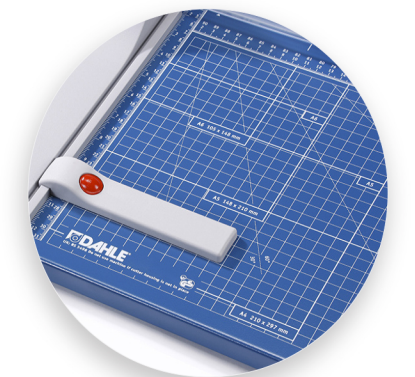

## Premium Rotary Trimmer

The Dahle 446 Premium Rotary Trimmer with a 36" cut length is designed for precision trimming of thicker material. It features a ground self-sharpening blade, an extruded aluminum guide bar for strength, and an automatic clamp to prevent shifting. This German engineered cutter is ultra-precise and ideal for trimming paper, cardstock, and matboard.

### Features | Benefits

- Self-sharpening blade cuts in both directions
- Dual cylinder aluminum guide bar for strength in trimming thicker material
- Automatic clamp holds work securely and prevents shifting
- Sturdy metal base provides a solid foundation
- Ground steel blade is encased in protective housing for safety
- German engineered for precise trimming
- Cuts up to 22 sheets of paper at a time
- Screened inch, metric, and angle guides for easy alignment
- Adjustable alignment guide for repetitive cutting
- Perfect for trimming paper, photographs, cardstock, and matboard

*Self-sharpening system maintains a perfectly honed blade.*

*Easily align work with screened inch, metric, and angled guide lines.*

Cut Length

Sheet Capacity

Self Sharpening

Automatic Paper Clamp

Alignment Guide

Metal Base

German Engineered

*With a self-sharpening blade and a sturdy metal base, this precision cutter is ideal for trimming paper, photos, cardstock, and matboard.*

*Dual cylinder aluminum guide bar keeps cutting head straight and stable while trimming.*