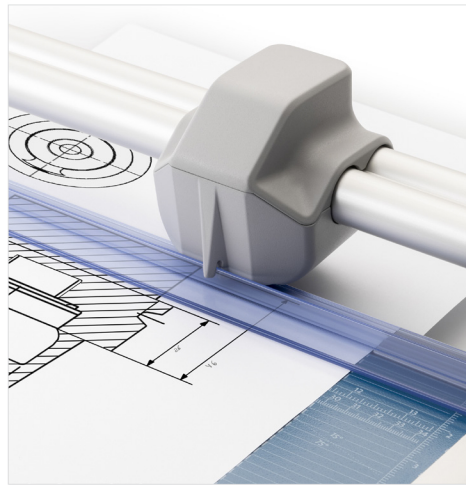

## Professional Rotary Trimmer

The Dahle 554 Professional Rotary Trimmer with a 28" cut length is designed for precision and accuracy. It features a ground self-sharpening blade that cuts in both directions, a dual-barrel guide bar for strength, and an automatic clamp to prevent shifting. This German engineered cutter is ultra-precise and ideal for trimming paper, photos, and cardstock.

### Features | Benefits

- Self-sharpening blade cuts in both directions
- Dual-barrel aluminum guide bar provides strength and accuracy
- Automatic clamp holds work securely and prevents shifting
- Ground steel blade is encased in a protective housing for safety
- Sturdy metal base with non-slip rubber feet
- Screened inch, metric and angled guides for easy alignment
- Space-saving upright storage with kick-stand endcaps
- Adjustable magnetic alignment guide for sizing cuts
- German engineered for precision and accuracy

*Self-sharpening system maintains a perfectly honed blade.*

*Easily align work with screened inch, metric, and angled guide lines.*

Cut Length

Sheet Capacity

Self Sharpening

Automatic Paper Clamp

Alignment Guide

Metal Base

German Engineered

With a sturdy design and a 28" cutting length, this trimmer is great for precision trimming of paper, photos, and cardstock.

The dual-barrel aluminum guide bar provides stability for cutting thicker materials.