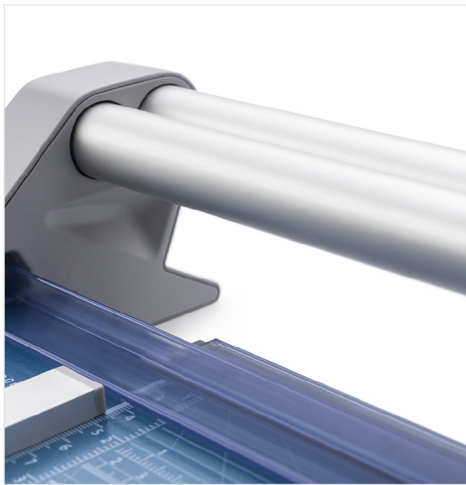

### Features | Benefits

- Self-sharpening blade cuts in both directions
- Dual-barrel aluminum guide bar provides strength and accuracy
- Automatic clamp holds work securely and prevents shifting
- Ground steel blade is encased in a protective housing for safety
- Sturdy metal base with non-slip rubber feet
- Screened inch, metric and angled guides for easy alignment
- Space-saving upright storage with kick-stand endcaps
- Adjustable magnetic alignment guide for sizing cuts
- German engineered for precision and accuracy

*Self-sharpening system maintains a perfectly honed blade.*

*Easily align work with screened inch, metric, and angled guide lines.*

Cut Length

Sheet Capacity

Self Sharpening

Automatic Paper Clamp

Alignment Guide

Metal Base

German Engineered

With a sturdy design and a 28" cutting length, this trimmer is great for precision trimming of paper, photos, and cardstock.

The dual-barrel aluminum guide bar provides stability for cutting thicker materials.

Automatic clamp holds work securely and prevents your work from shifting.

Built-in kickstands allow for space-saving, upright storage.