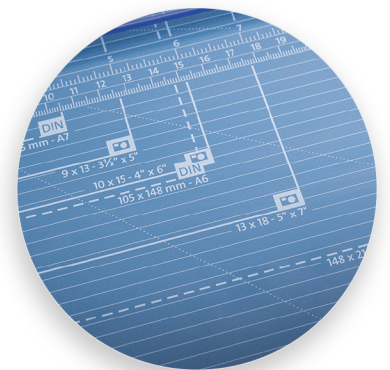

Easily align work with screened inch, metric, and angled guide lines.

Cut Length

Sheet Capacity

Self Sharpening

Automatic Paper Clamp

Alignment Guide

Metal Base

German Engineered