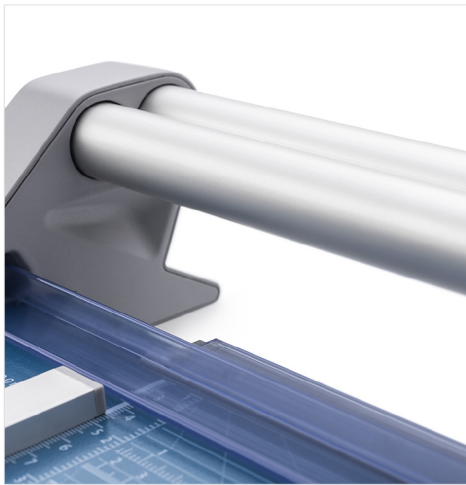

Dahle 558

Professional Rotary Trimmer

The Dahle 558 Professional Rotary Trimmer with a 51" cut length is designed for precision and accuracy. It features a ground self-sharpening blade that cuts in both directions, a dual-barrel guide bar for strength, and an automatic clamp to prevent shifting. This German engineered cutter is ultra-precise and ideal for trimming paper, photos, and cardstock.

Features | Benefits

- Self-sharpening blade cuts in both directions
- Dual-barrel aluminum guide bar provides strength and accuracy
- Automatic clamp holds work securely and prevents shifting
- Ground steel blade is encased in a protective housing for safety
- Sturdy metal base with non-slip rubber feet
- Screened inch, metric and angled guides for easy alignment
- Space-saving upright storage with kick-stand endcaps
- Adjustable magnetic alignment guide for sizing cuts
- German engineered for precision and accuracy

Self-sharpening system maintains a perfectly honed blade.

Easily align work with screened inch, metric, and angled guide lines.

51
Cut Length

12
Sheets of paper
Sheet Capacity

Self Sharpening

Automatic Paper Clamp

Alignment Guide

Metal Base

GERMAN
ENGINEERED
by Dahle
German Engineered

With a sturdy design and a 51" cutting length, this trimmer is ideal for posters, banners, and oversized photos.

The dual-barrel aluminum guide bar provides stability for cutting thicker materials.