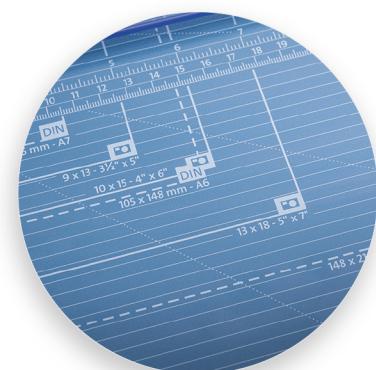

Dahle 558

Professional Rotary Trimmer

The Dahle 558 Professional Rotary Trimmer with a 51" cut length is designed for precision and accuracy. It features a ground self-sharpening blade that cuts in both directions, a dual-barrel guide bar for strength, and an automatic clamp to prevent shifting. This German engineered cutter is ultra-precise and ideal for trimming paper, photos, and cardstock.

Features | Benefits

- Self-sharpening blade cuts in both directions
- Dual-barrel aluminum guide bar provides strength and accuracy
- Automatic clamp holds work securely and prevents shifting
- Ground steel blade is encased in a protective housing for safety
- Sturdy metal base with non-slip rubber feet
- Screened inch, metric and angled guides for easy alignment
- Space-saving upright storage with kick-stand endcaps
- Adjustable magnetic alignment guide for sizing cuts
- German engineered for precision and accuracy

Self-sharpening system maintains a perfectly honed blade.

Easily align work with screened inch, metric, and angled guide lines.

51
Cut Length

12
Sheets of paper
Sheet Capacity

Self Sharpening

Automatic Paper Clamp

Alignment Guide

Metal Base

GERMAN
ENGINEERED
by Dahle
German Engineered

With a sturdy design and a 51" cutting length, this trimmer is ideal for posters, banners, and oversized photos.

The dual-barrel aluminum guide bar provides stability for cutting thicker materials.