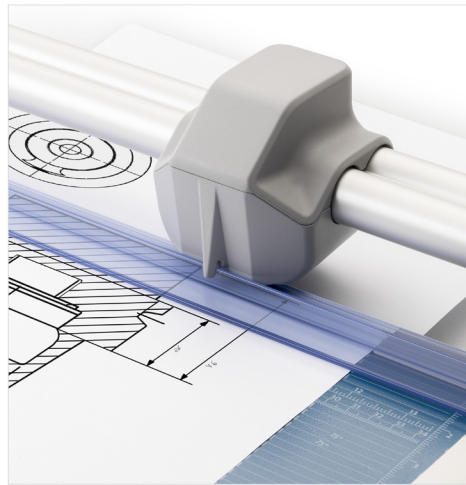

Dahle 558

Professional Rotary Trimmer

The Dahle 558 Professional Rotary Trimmer with a 51" cut length is designed for precision and accuracy. It features a ground self-sharpening blade that cuts in both directions, a dual-barrel guide bar for strength, and an automatic clamp to prevent shifting. This German engineered cutter is ultra-precise and ideal for trimming paper, photos, and cardstock.

Features | Benefits

- Self-sharpening blade cuts in both directions
- Dual-barrel aluminum guide bar provides strength and accuracy
- Automatic clamp holds work securely and prevents shifting
- Ground steel blade is encased in a protective housing for safety
- Sturdy metal base with non-slip rubber feet
- Screened inch, metric and angled guides for easy alignment
- Space-saving upright storage with kick-stand endcaps
- Adjustable magnetic alignment guide for sizing cuts
- German engineered for precision and accuracy

Alignment Guide

Metal Base

GERMAN
ENGINEERED
by Dahle
German Engineered

With a sturdy design and a 51" cutting length, this trimmer is ideal for posters, banners, and oversized photos.

The dual-barrel aluminum guide bar provides stability for cutting thicker materials.

Automatic clamp holds work securely and prevents your work from shifting.

Built-in kickstands allow for space-saving, upright storage.

Dahle 558 Professional Rotary Trimmer

Cutting Length	Sheet Capacity	Dimensions (length x width x height)	Warranty
51"	12 Sheets	59.94" x 15.13" x 3.38"	Lifetime