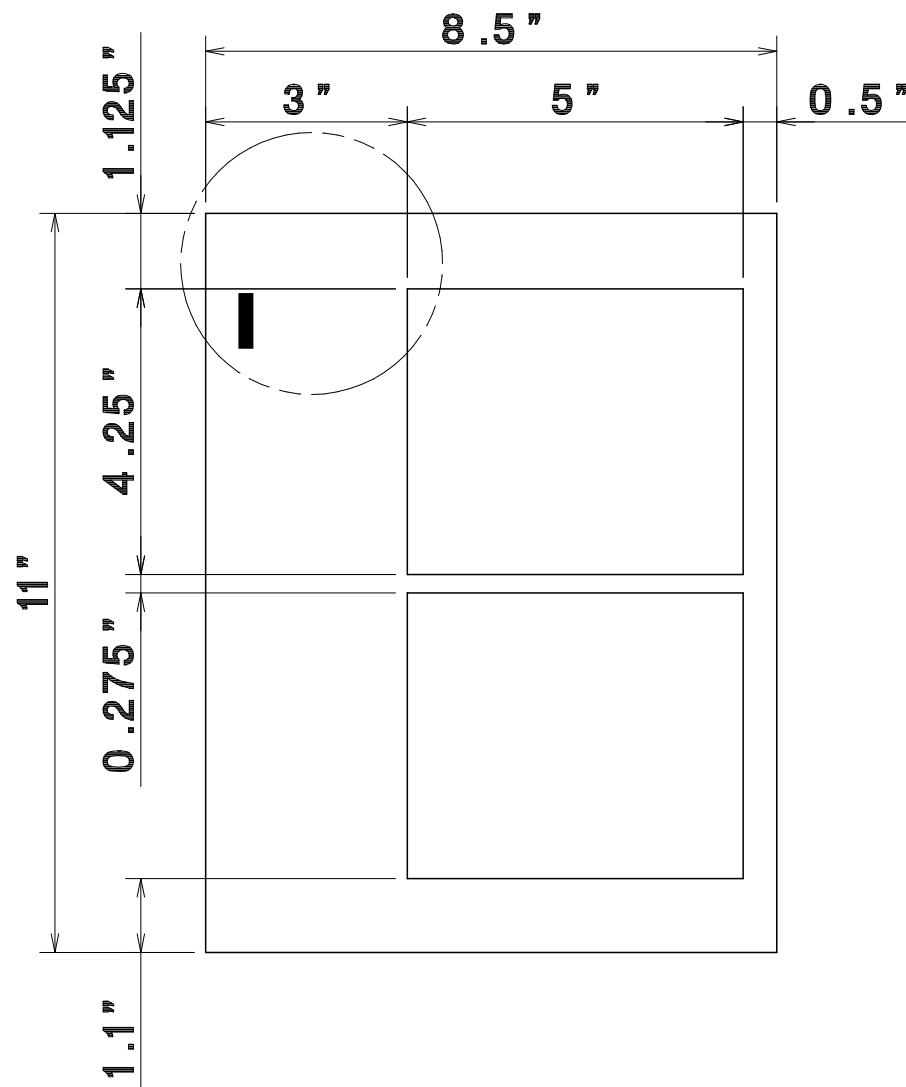

AeroCut PRESET TEMPLATE

LETTER 11"x8.5" → 2"x3.5" Single cut

AeroCut PRESET TEMPLATE

LETTER 11"x8.5" → 2"x3.5" Double cut

AeroCut PRESET TEMPLATE

LETTER 11"x8.5" → 3.5"x4"
Center crease

AeroCut PRESET TEMPLATE

LETTER
11"x8.5" → 3.5"x5"

AeroCut PRESET TEMPLATE

LETTER
11"x8.5" → 5"x7"

AeroCut PRESET TEMPLATE

LETTER 11"x8.5" → 3"x5" POST CARD

AeroCut PRESET TEMPLATE

LETTER 11"x8.5" → 3.5"x5.5" POST CARD

AeroCut PRESET TEMPLATE

LETTER 11"x8.5" → 4"x6" POST CARD

AeroCut PRESET TEMPLATE

LETTER 11"x8.5" → 8"x10" POST CARD

AeroCut PRESET TEMPLATE

LETTER
11"x8.5" → 4.25"x5"

AeroCut PRESET TEMPLATE

LETTER 11"x8.5" → CD JACKET