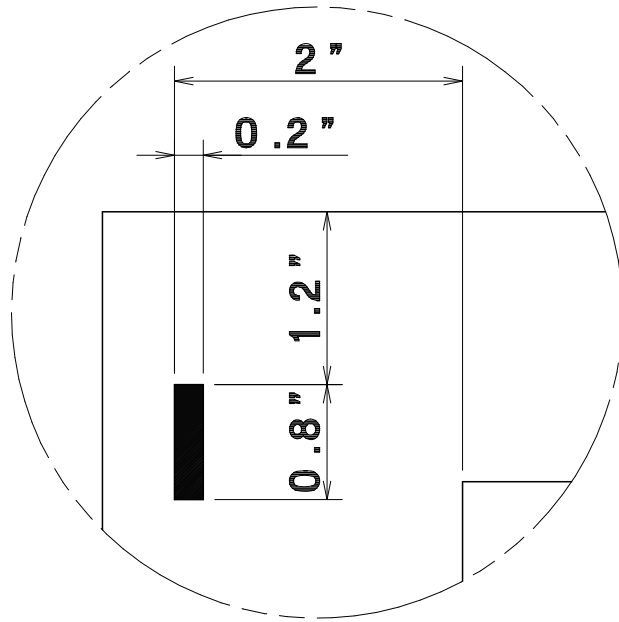

AeroCut PRESET TEMPLATE

LETTER 11"x8.5" → 2"x3.5" Single cut

AeroCut PRESET TEMPLATE

LETTER 11"x8.5" → 2"x3.5" Double cut

AeroCut PRESET TEMPLATE

LETTER 11"x8.5" → 3.5"x4"
Center crease

AeroCut PRESET TEMPLATE

LETTER
11"x8.5" → 3.5"x5"

AeroCut PRESET TEMPLATE

LETTER
11"x8.5" → 5"x7"

AeroCut PRESET TEMPLATE

LETTER 11"x8.5" → 3"x5" POST CARD

AeroCut PRESET TEMPLATE

LETTER 11"x8.5" → 3.5"x5.5" POST CARD

AeroCut PRESET TEMPLATE

LETTER 11"x8.5" → 4"x6" POST CARD

AeroCut PRESET TEMPLATE

LETTER 11"x8.5" → 8"x10" POST CARD

AeroCut PRESET TEMPLATE

LETTER
11"x8.5" → 4.25"x5"

AeroCut PRESET TEMPLATE

LETTER 11"x8.5" → CD JACKET