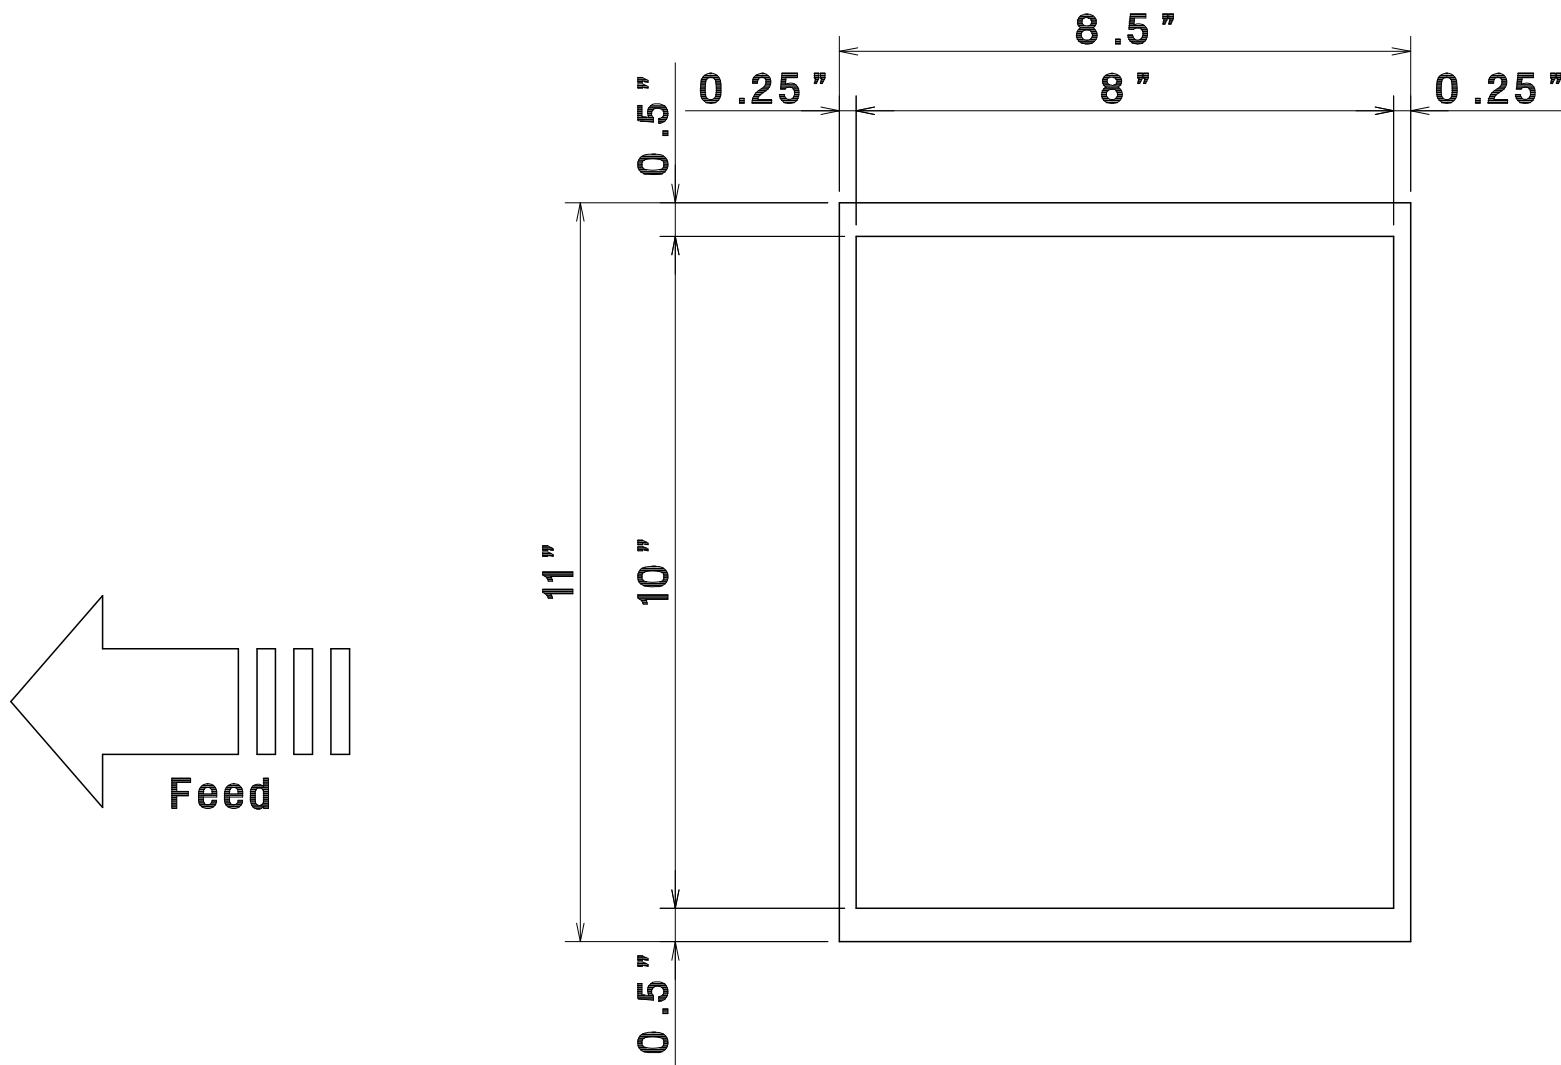

AeroCut PRESET TEMPLATE

LETTER 11"x8.5" → 2"x3.5" Single cut

AeroCut PRESET TEMPLATE

LETTER 11"x8.5" → 2"x3.5" Double cut

AeroCut PRESET TEMPLATE

LETTER 11"x8.5" → 3.5"x4"
Center crease

AeroCut PRESET TEMPLATE

LETTER
11"x8.5" → 3.5"x5"

AeroCut PRESET TEMPLATE

LETTER
11"x8.5" → 5"x7"

AeroCut PRESET TEMPLATE

LETTER 11"x8.5" → 3"x5" POST CARD

AeroCut PRESET TEMPLATE

LETTER 11"x8.5" → 3.5"x5.5" POST CARD

AeroCut PRESET TEMPLATE

LETTER 11"x8.5" → 4"x6" POST CARD

AeroCut PRESET TEMPLATE

LETTER 11"x8.5" → 8"x10" POST CARD

AeroCut PRESET TEMPLATE

LETTER
11"x8.5" → 4.25"x5"

AeroCut PRESET TEMPLATE

LETTER 11"x8.5" → CD JACKET