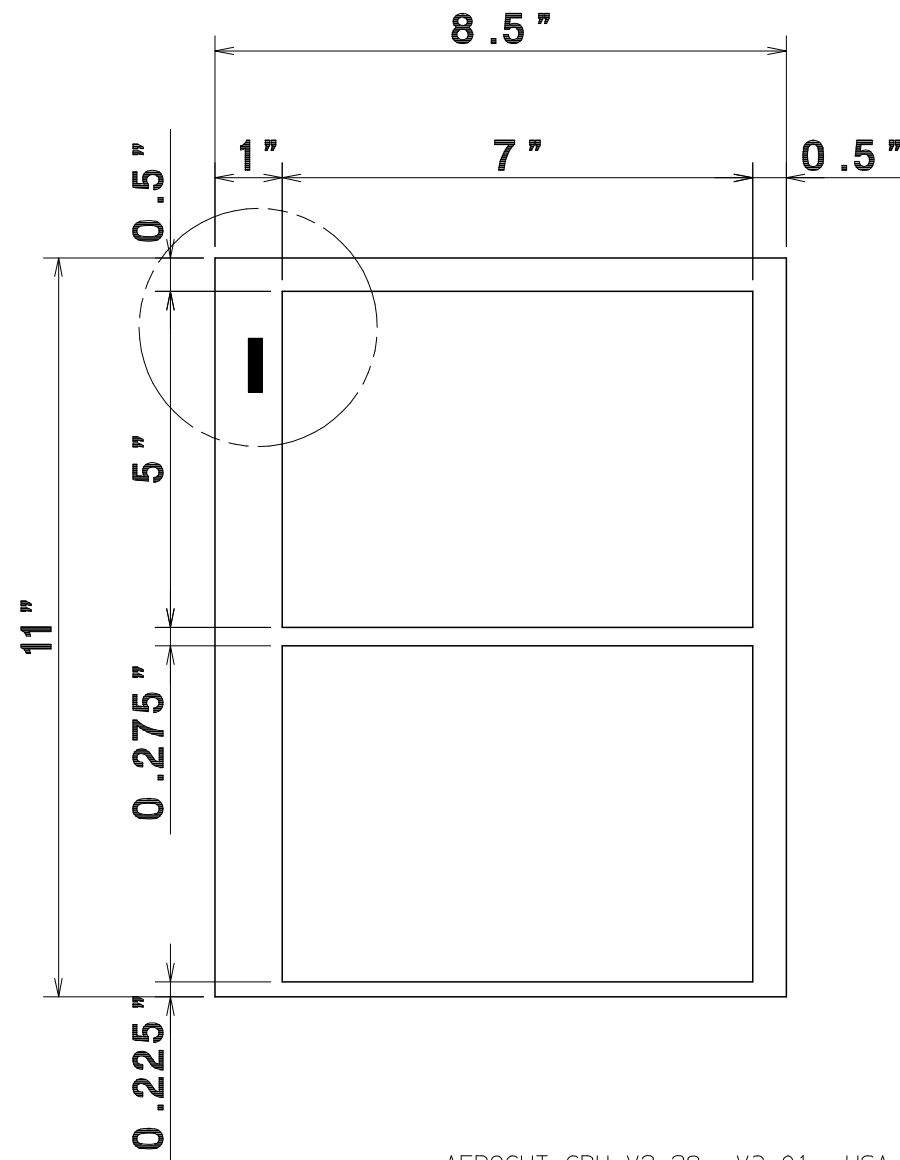

AeroCut PRESET TEMPLATE

LETTER 11"x8.5" → 2"x3.5" Single cut

AeroCut PRESET TEMPLATE

LETTER 11"x8.5" → 2"x3.5" Double cut

AeroCut PRESET TEMPLATE

LETTER 11"x8.5" → 3.5"x4"
Center crease

AeroCut PRESET TEMPLATE

LETTER
11"x8.5" → 3.5"x5"

AeroCut PRESET TEMPLATE

LETTER
11"x8.5" → 5"x7"

AeroCut PRESET TEMPLATE

LETTER 11"x8.5" → 3"x5" POST CARD

AeroCut PRESET TEMPLATE

LETTER 11"x8.5" → 3.5"x5.5" POST CARD

AeroCut PRESET TEMPLATE

LETTER 11"x8.5" → 4"x6" POST CARD

AeroCut PRESET TEMPLATE

LETTER 11"x8.5" → 8"x10" POST CARD

AeroCut PRESET TEMPLATE

LETTER
11"x8.5" → 4.25"x5"

AeroCut PRESET TEMPLATE

LETTER 11"x8.5" → CD JACKET