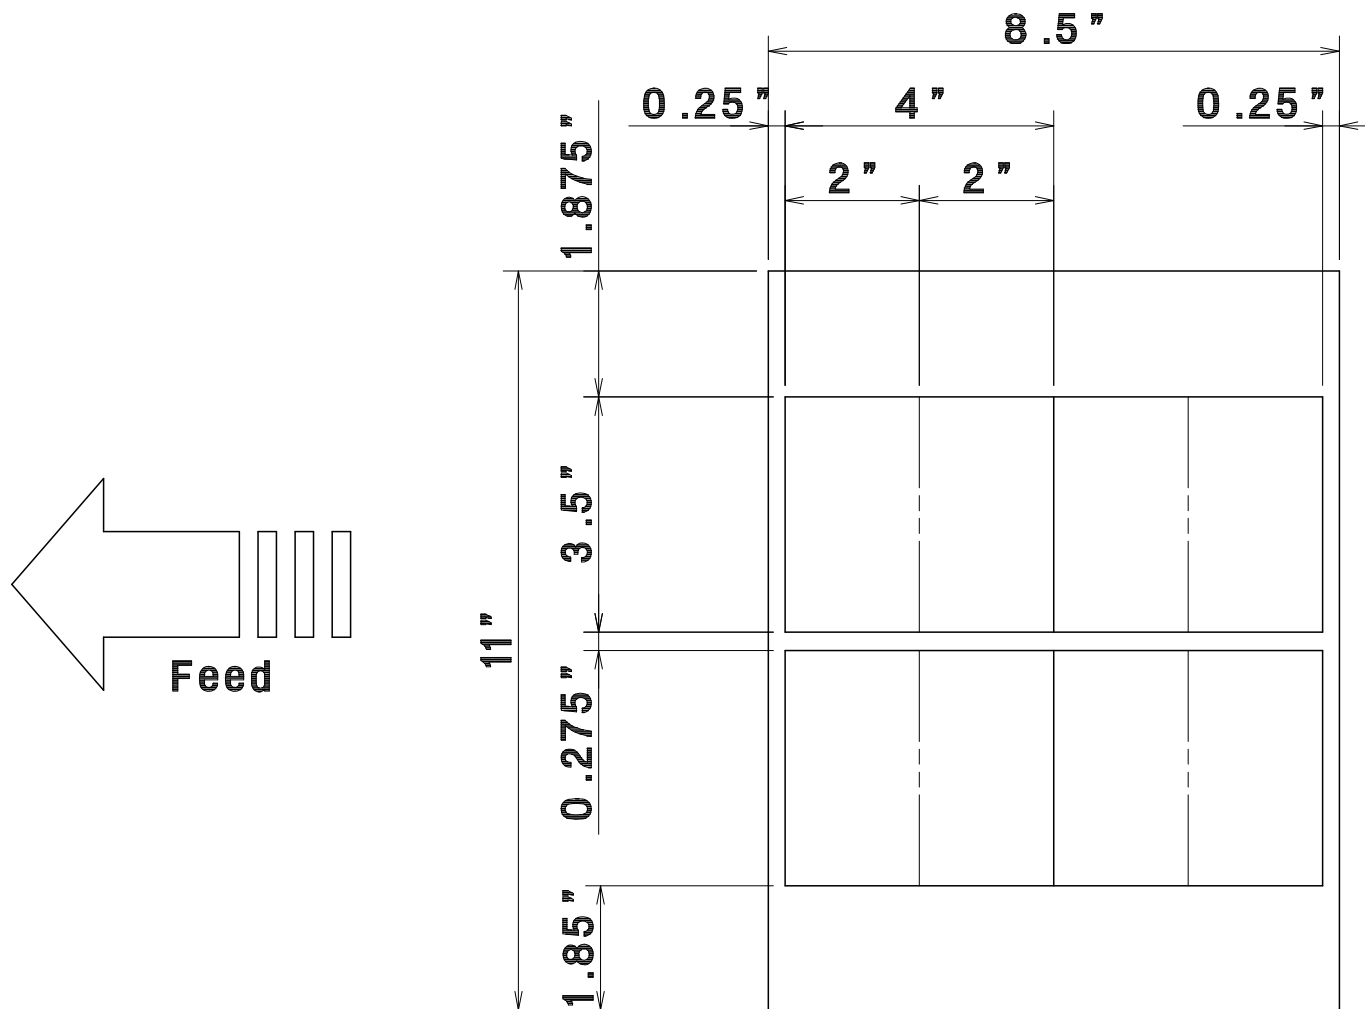

AeroCut PRESET TEMPLATE

LETTER 11"x8.5" → 2"x3.5" Single cut

AeroCut PRESET TEMPLATE

LETTER 11"x8.5" → 2"x3.5" Double cut

AeroCut PRESET TEMPLATE

LETTER 11"x8.5" → 3.5"x4"
Center crease

AeroCut PRESET TEMPLATE

LETTER
11"x8.5" → 3.5"x5"

AeroCut PRESET TEMPLATE

LETTER
11"x8.5" → 5"x7"

AeroCut PRESET TEMPLATE

LETTER 11"x8.5" → 3"x5" POST CARD

AeroCut PRESET TEMPLATE

LETTER 11"x8.5" → 3.5"x5.5" POST CARD

AeroCut PRESET TEMPLATE

LETTER 11"x8.5" → 4"x6" POST CARD

AeroCut PRESET TEMPLATE

LETTER 11"x8.5" → 8"x10" POST CARD

AeroCut PRESET TEMPLATE

LETTER
11"x8.5" → 4.25"x5"

AeroCut PRESET TEMPLATE

LETTER 11"x8.5" → CD JACKET