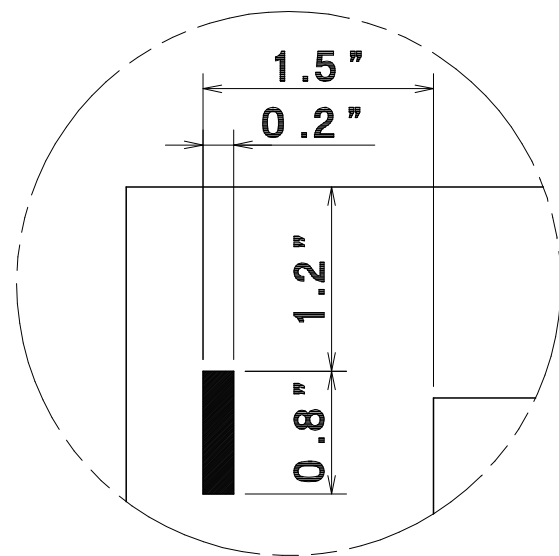

AeroCut PRESET TEMPLATE

LETTER 11"x8.5" → 2"x3.5" Single cut

AeroCut PRESET TEMPLATE

LETTER 11"x8.5" → 2"x3.5" Double cut

AeroCut PRESET TEMPLATE

LETTER 11"x8.5" → 3.5"x4"
Center crease

AeroCut PRESET TEMPLATE

LETTER
11"x8.5" → 3.5"x5"

AeroCut PRESET TEMPLATE

LETTER
11"x8.5" → 5"x7"

AeroCut PRESET TEMPLATE

LETTER 11"x8.5" → 3"x5" POST CARD

AeroCut PRESET TEMPLATE

LETTER 11"x8.5" → 3.5"x5.5" POST CARD

AeroCut PRESET TEMPLATE

LETTER 11"x8.5" → 4"x6" POST CARD

AeroCut PRESET TEMPLATE

LETTER 11"x8.5" → 8"x10" POST CARD

AeroCut PRESET TEMPLATE

LETTER
11"x8.5" → 4.25"x5"

AeroCut PRESET TEMPLATE

LETTER 11"x8.5" → CD JACKET