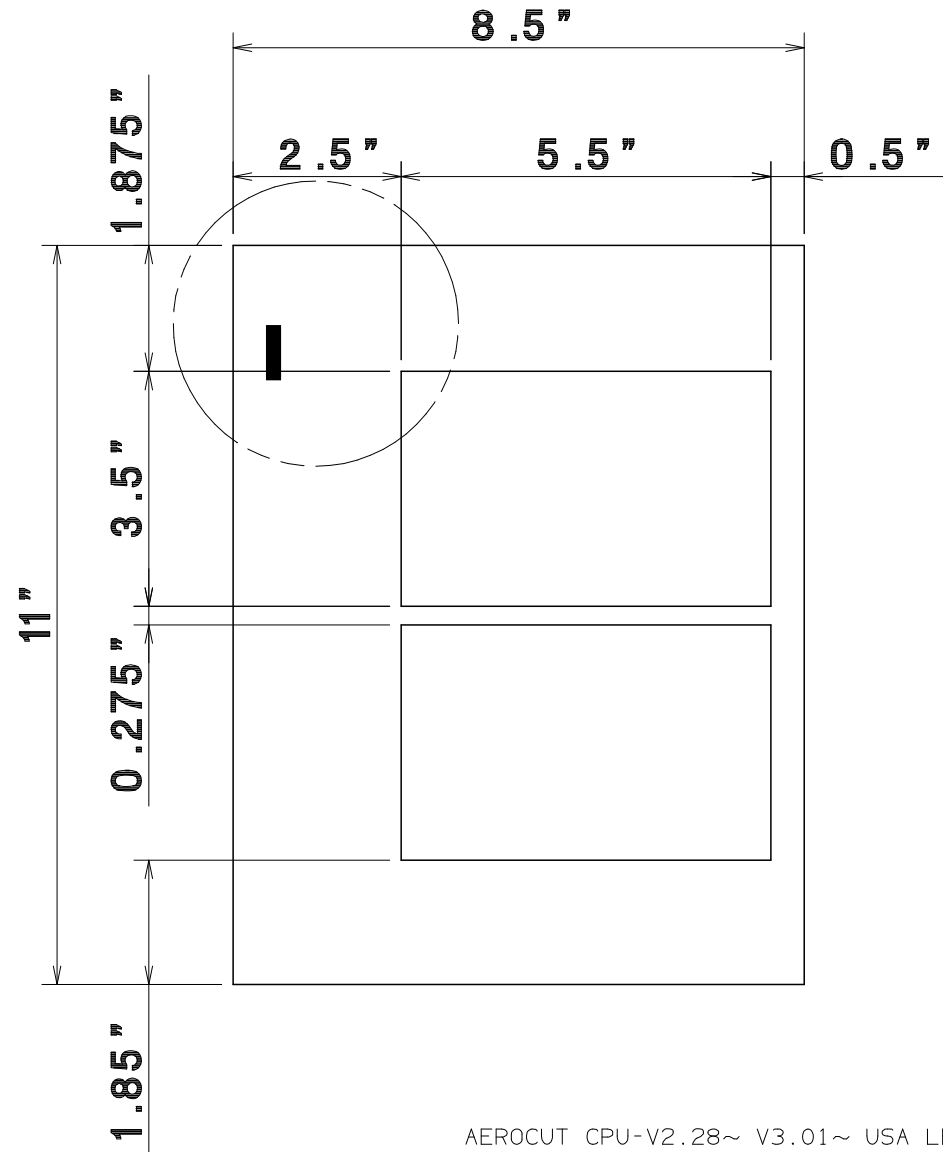

AeroCut PRESET TEMPLATE

LETTER 11"x8.5" → 2"x3.5" Single cut

AeroCut PRESET TEMPLATE

LETTER 11"x8.5" → 2"x3.5" Double cut

AeroCut PRESET TEMPLATE

LETTER 11"x8.5" → 3.5"x4"
Center crease

AeroCut PRESET TEMPLATE

LETTER
11"x8.5" → 3.5"x5"

AeroCut PRESET TEMPLATE

LETTER
11"x8.5" → 5"x7"

AeroCut PRESET TEMPLATE

LETTER 11"x8.5" → 3"x5" POST CARD

AeroCut PRESET TEMPLATE

LETTER 11"x8.5" → 3.5"x5.5" POST CARD

AeroCut PRESET TEMPLATE

LETTER 11"x8.5" → 4"x6" POST CARD

AeroCut PRESET TEMPLATE

LETTER 11"x8.5" → 8"x10" POST CARD

AeroCut PRESET TEMPLATE

LETTER
11"x8.5" → 4.25"x5"

AeroCut PRESET TEMPLATE

LETTER 11"x8.5" → CD JACKET