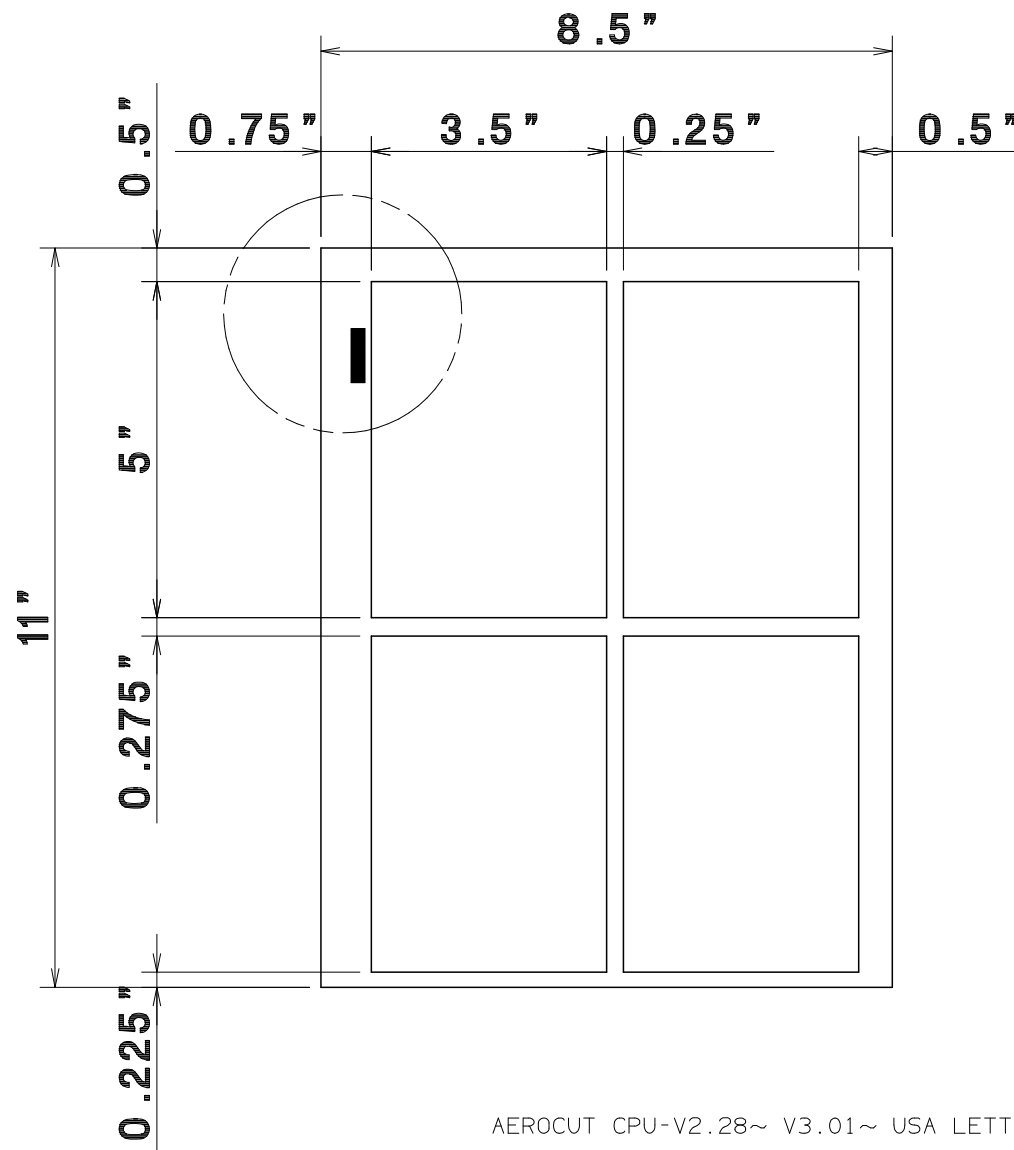

AeroCut PRESET TEMPLATE

LETTER 11"x8.5" → 2"x3.5" Single cut

AeroCut PRESET TEMPLATE

LETTER 11"x8.5" → 2"x3.5" Double cut

AeroCut PRESET TEMPLATE

LETTER 11"x8.5" → 3.5"x4"
Center crease

AeroCut PRESET TEMPLATE

LETTER
11"x8.5" → 3.5"x5"

AeroCut PRESET TEMPLATE

LETTER
11"x8.5" → 5"x7"

AeroCut PRESET TEMPLATE

LETTER 11"x8.5" → 3"x5" POST CARD

AeroCut PRESET TEMPLATE

LETTER 11"x8.5" → 3.5"x5.5" POST CARD

AeroCut PRESET TEMPLATE

LETTER 11"x8.5" → 4"x6" POST CARD

AeroCut PRESET TEMPLATE

LETTER 11"x8.5" → 8"x10" POST CARD

AeroCut PRESET TEMPLATE

LETTER
11"x8.5" → 4.25"x5"

AeroCut PRESET TEMPLATE

LETTER 11"x8.5" → CD JACKET