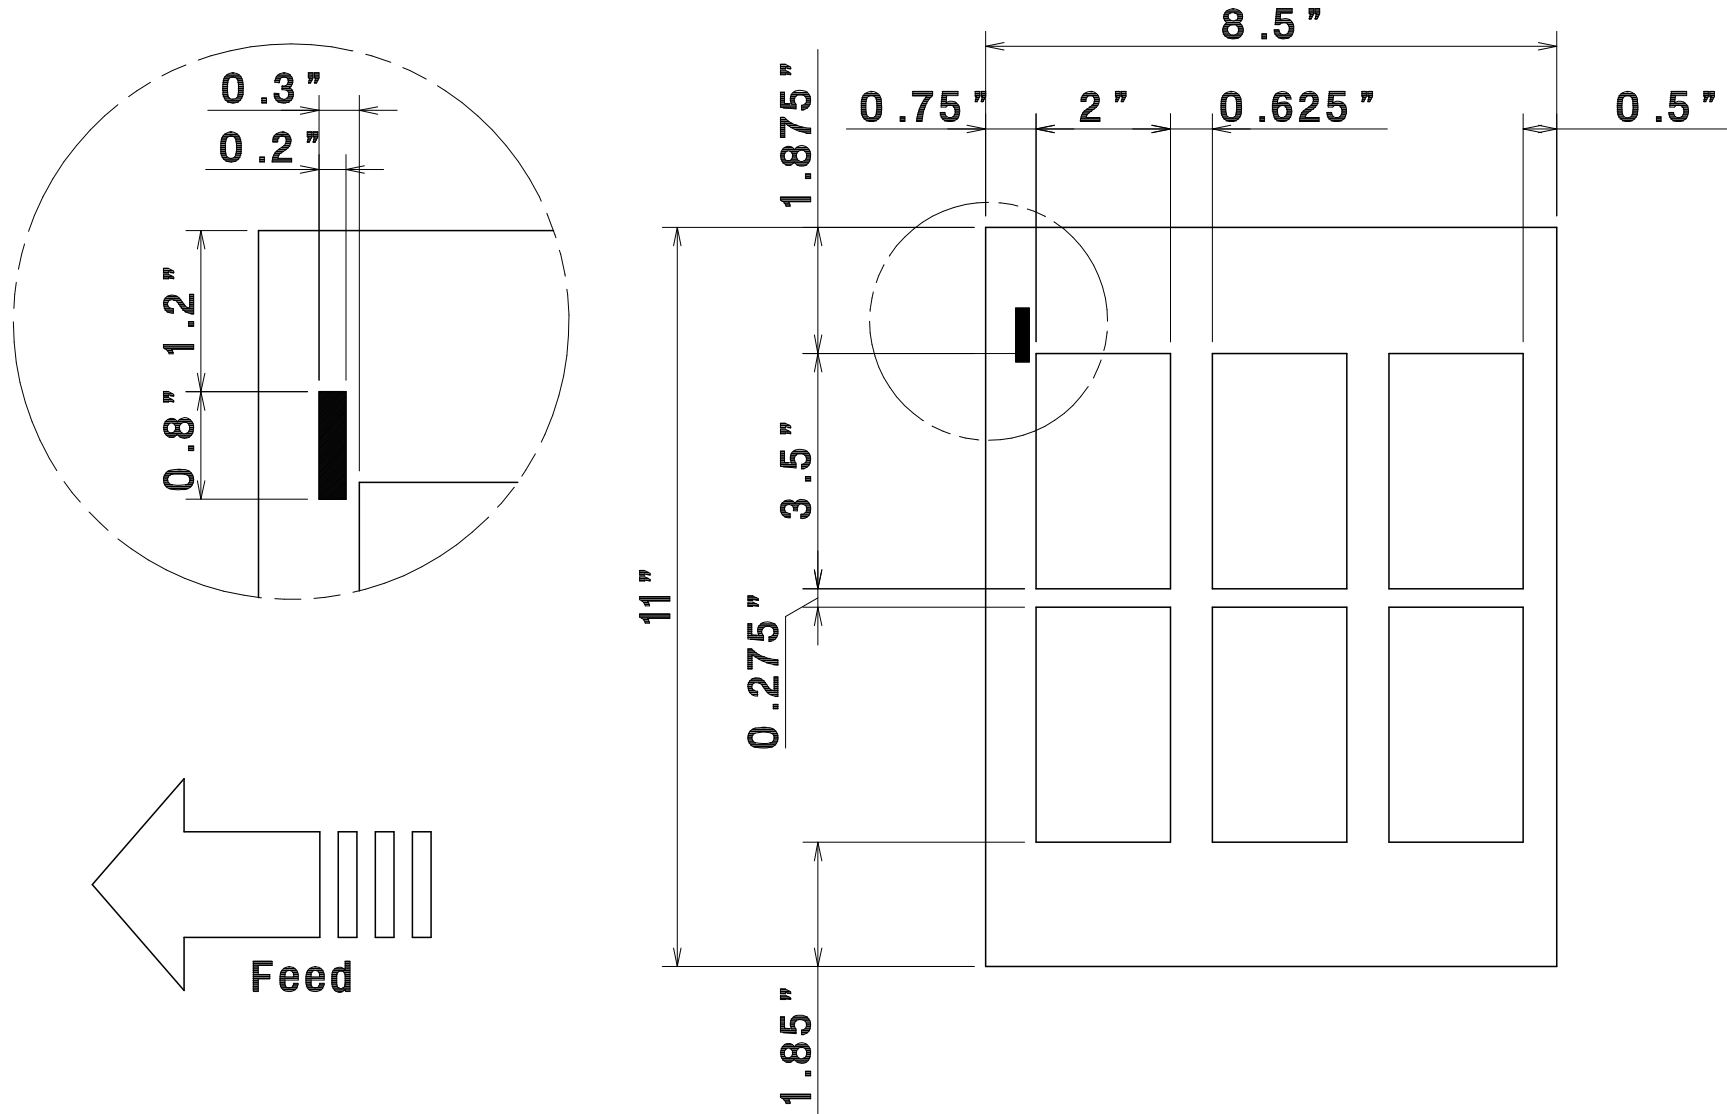

AeroCut PRESET TEMPLATE

LETTER 11"x8.5" → 2"x3.5" Single cut

AeroCut PRESET TEMPLATE

LETTER 11"x8.5" → 2"x3.5" Double cut

AeroCut PRESET TEMPLATE

LETTER 11"x8.5" → 3.5"x4"
Center crease

AeroCut PRESET TEMPLATE

LETTER
11"x8.5" → 3.5"x5"

AeroCut PRESET TEMPLATE

LETTER
11"x8.5" → 5"x7"

AeroCut PRESET TEMPLATE

LETTER 11"x8.5" → 3"x5" POST CARD

AeroCut PRESET TEMPLATE

LETTER 11"x8.5" → 3.5"x5.5" POST CARD

AeroCut PRESET TEMPLATE

LETTER 11"x8.5" → 4"x6" POST CARD

AeroCut PRESET TEMPLATE

LETTER 11"x8.5" → 8"x10" POST CARD

AeroCut PRESET TEMPLATE

LETTER
11"x8.5" → 4.25"x5"

AeroCut PRESET TEMPLATE

LETTER 11"x8.5" → CD JACKET