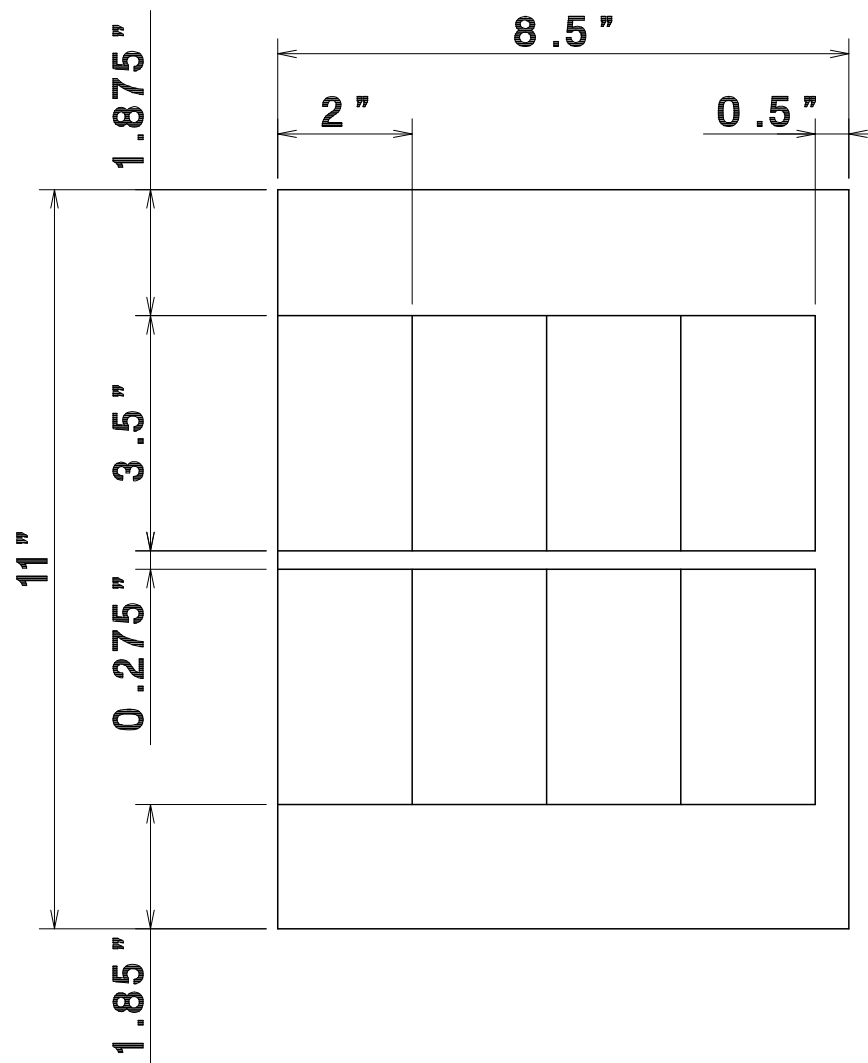

AeroCut PRESET TEMPLATE

LETTER 11"x8.5" → 2"x3.5" Single cut

AeroCut PRESET TEMPLATE

LETTER 11"x8.5" → 2"x3.5" Double cut

AeroCut PRESET TEMPLATE

LETTER 11"x8.5" → 3.5"x4"
Center crease

AeroCut PRESET TEMPLATE

LETTER
11"x8.5" → 3.5"x5"

AeroCut PRESET TEMPLATE

LETTER
11"x8.5" → 5"x7"

AeroCut PRESET TEMPLATE

LETTER 11"x8.5" → 3"x5" POST CARD

AeroCut PRESET TEMPLATE

LETTER 11"x8.5" → 3.5"x5.5" POST CARD

AeroCut PRESET TEMPLATE

LETTER 11"x8.5" → 4"x6" POST CARD

AeroCut PRESET TEMPLATE

LETTER 11"x8.5" → 8"x10" POST CARD

AeroCut PRESET TEMPLATE

LETTER
11"x8.5" → 4.25"x5"

AeroCut PRESET TEMPLATE

LETTER 11"x8.5" → CD JACKET