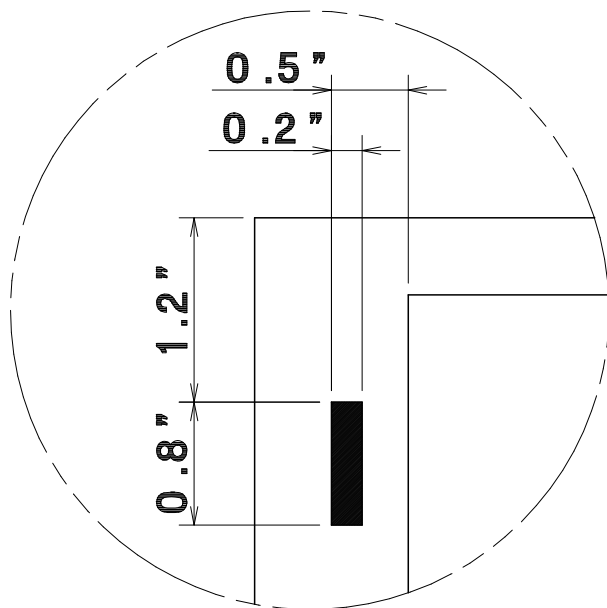

AeroCut PRESET TEMPLATE

LETTER 11"x8.5" → 2"x3.5" Single cut

AeroCut PRESET TEMPLATE

LETTER 11"x8.5" → 2"x3.5" Double cut

AeroCut PRESET TEMPLATE

LETTER 11"x8.5" → 3.5"x4"
Center crease

AeroCut PRESET TEMPLATE

LETTER
11"x8.5" → 3.5"x5"

AeroCut PRESET TEMPLATE

LETTER
11"x8.5" → 5"x7"

AeroCut PRESET TEMPLATE

LETTER 11"x8.5" → 3"x5" POST CARD

AeroCut PRESET TEMPLATE

LETTER 11"x8.5" → 3.5"x5.5" POST CARD

AeroCut PRESET TEMPLATE

LETTER 11"x8.5" → 4"x6" POST CARD

AeroCut PRESET TEMPLATE

LETTER 11"x8.5" → 8"x10" POST CARD

AeroCut PRESET TEMPLATE

LETTER
11"x8.5" → 4.25"x5"

AeroCut PRESET TEMPLATE

LETTER 11"x8.5" → CD JACKET