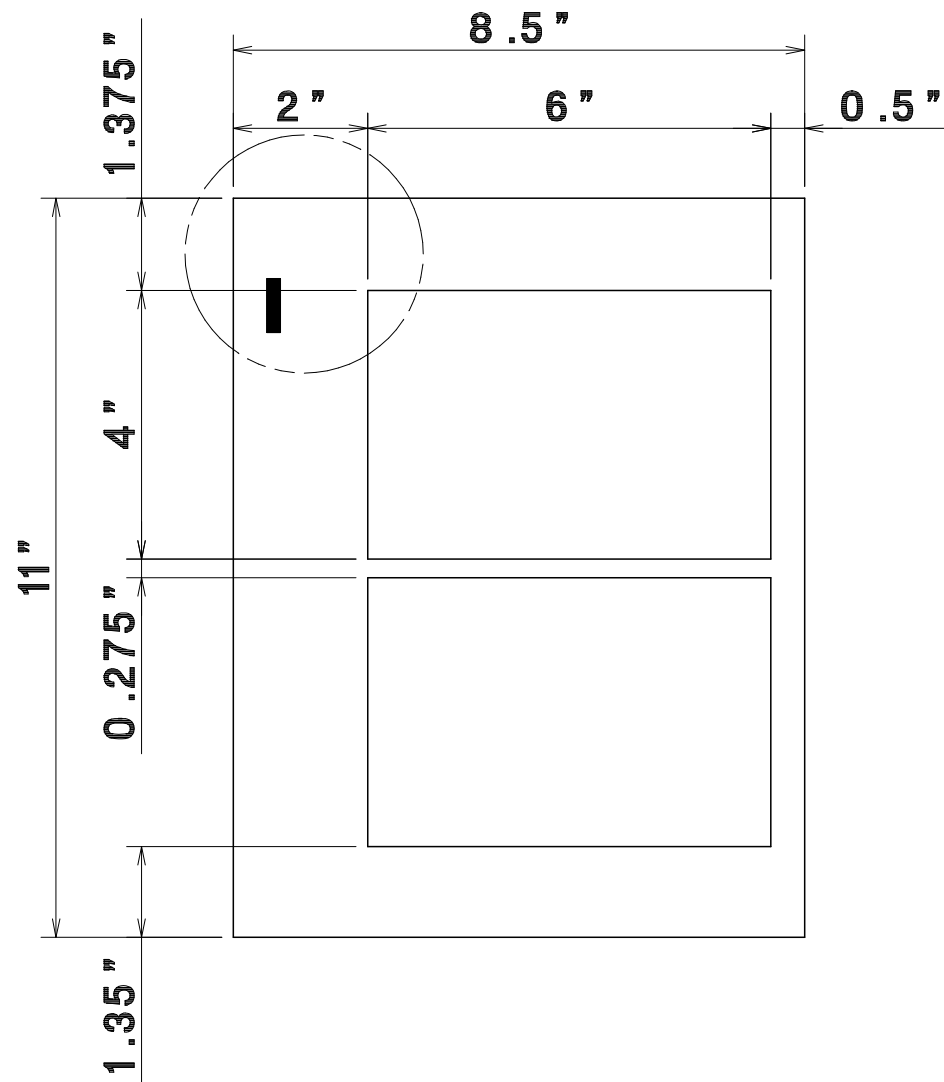

AeroCut PRESET TEMPLATE

LETTER 11"x8.5" → 2"x3.5" Single cut

AeroCut PRESET TEMPLATE

LETTER 11"x8.5" → 2"x3.5" Double cut

AeroCut PRESET TEMPLATE

LETTER 11"x8.5" → 3.5"x4"
Center crease

AeroCut PRESET TEMPLATE

LETTER
11"x8.5" → 3.5"x5"

AeroCut PRESET TEMPLATE

LETTER
11"x8.5" → 5"x7"

AeroCut PRESET TEMPLATE

LETTER 11"x8.5" → 3"x5" POST CARD

AeroCut PRESET TEMPLATE

LETTER 11"x8.5" → 3.5"x5.5" POST CARD

AeroCut PRESET TEMPLATE

LETTER 11"x8.5" → 4"x6" POST CARD

AeroCut PRESET TEMPLATE

LETTER 11"x8.5" → 8"x10" POST CARD

AeroCut PRESET TEMPLATE

LETTER
11"x8.5" → 4.25"x5"

AeroCut PRESET TEMPLATE

LETTER 11"x8.5" → CD JACKET