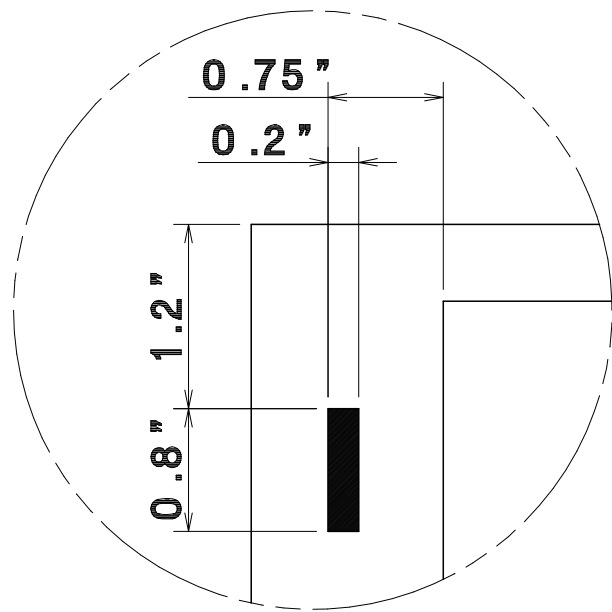

AeroCut PRESET TEMPLATE

LETTER 11"x8.5" → 2"x3.5" Single cut

AeroCut PRESET TEMPLATE

LETTER 11"x8.5" → 2"x3.5" Double cut

AeroCut PRESET TEMPLATE

LETTER 11"x8.5" → 3.5"x4"
Center crease

AeroCut PRESET TEMPLATE

LETTER
11"x8.5" → 3.5"x5"

AeroCut PRESET TEMPLATE

LETTER
11"x8.5" → 5"x7"

AeroCut PRESET TEMPLATE

LETTER 11"x8.5" → 3"x5" POST CARD

AeroCut PRESET TEMPLATE

LETTER 11"x8.5" → 3.5"x5.5" POST CARD

AeroCut PRESET TEMPLATE

LETTER 11"x8.5" → 4"x6" POST CARD

AeroCut PRESET TEMPLATE

LETTER 11"x8.5" → 8"x10" POST CARD

AeroCut PRESET TEMPLATE

LETTER
11"x8.5" → 4.25"x5"

AeroCut PRESET TEMPLATE

LETTER 11"x8.5" → CD JACKET