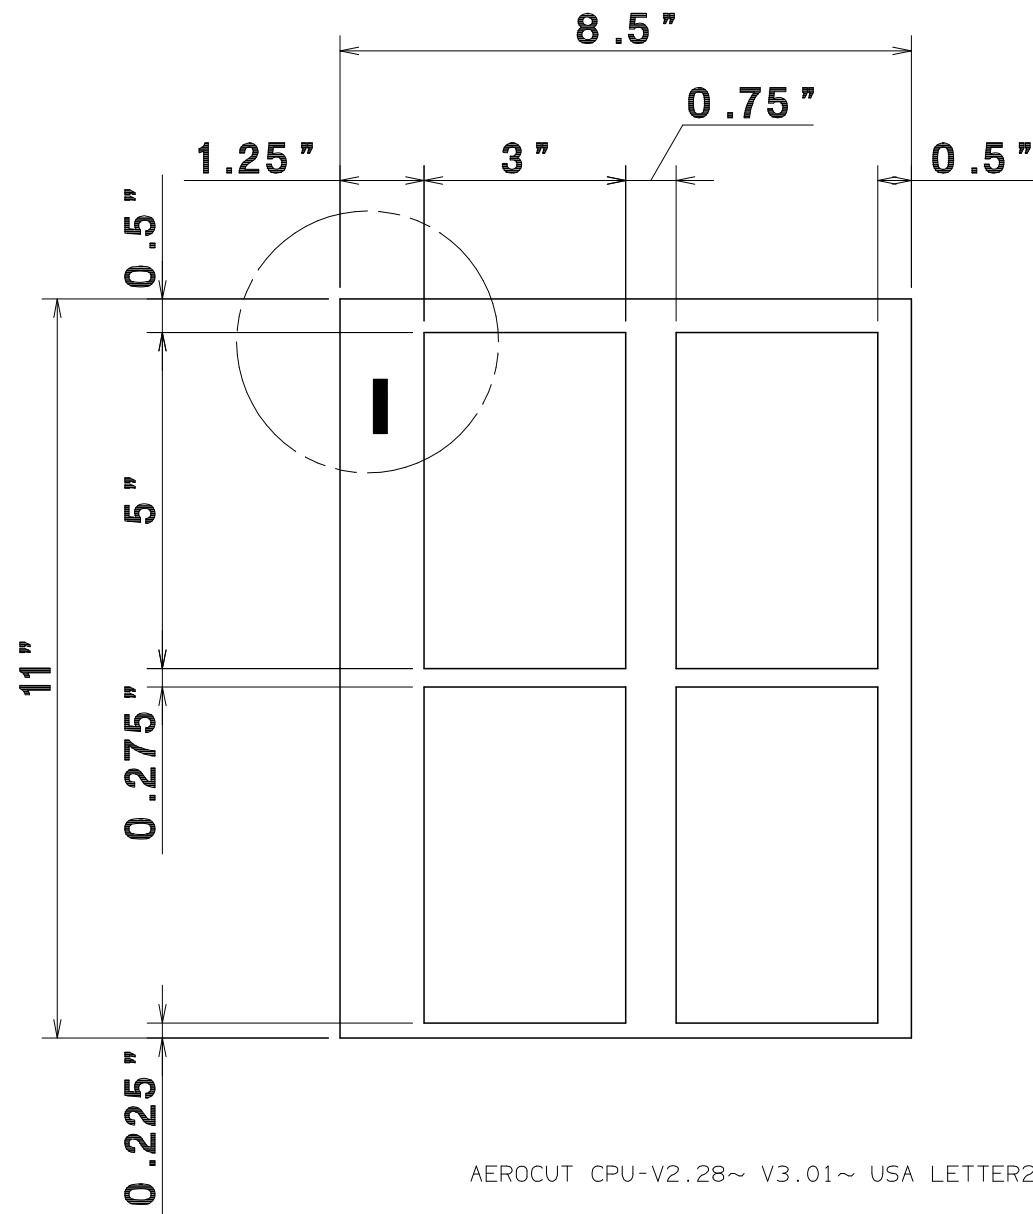

AeroCut PRESET TEMPLATE

LETTER 11"x8.5" → 2"x3.5" Single cut

AeroCut PRESET TEMPLATE

LETTER 11"x8.5" → 2"x3.5" Double cut

AeroCut PRESET TEMPLATE

LETTER 11"x8.5" → 3.5"x4"
Center crease

AeroCut PRESET TEMPLATE

LETTER
11"x8.5" → 3.5"x5"

AeroCut PRESET TEMPLATE

LETTER
11"x8.5" → 5"x7"

AeroCut PRESET TEMPLATE

LETTER 11"x8.5" → 3"x5" POST CARD

AeroCut PRESET TEMPLATE

LETTER 11"x8.5" → 3.5"x5.5" POST CARD

AeroCut PRESET TEMPLATE

LETTER 11"x8.5" → 4"x6" POST CARD

AeroCut PRESET TEMPLATE

LETTER 11"x8.5" → 8"x10" POST CARD

AeroCut PRESET TEMPLATE

LETTER
11"x8.5" → 4.25"x5"

AeroCut PRESET TEMPLATE

LETTER 11"x8.5" → CD JACKET