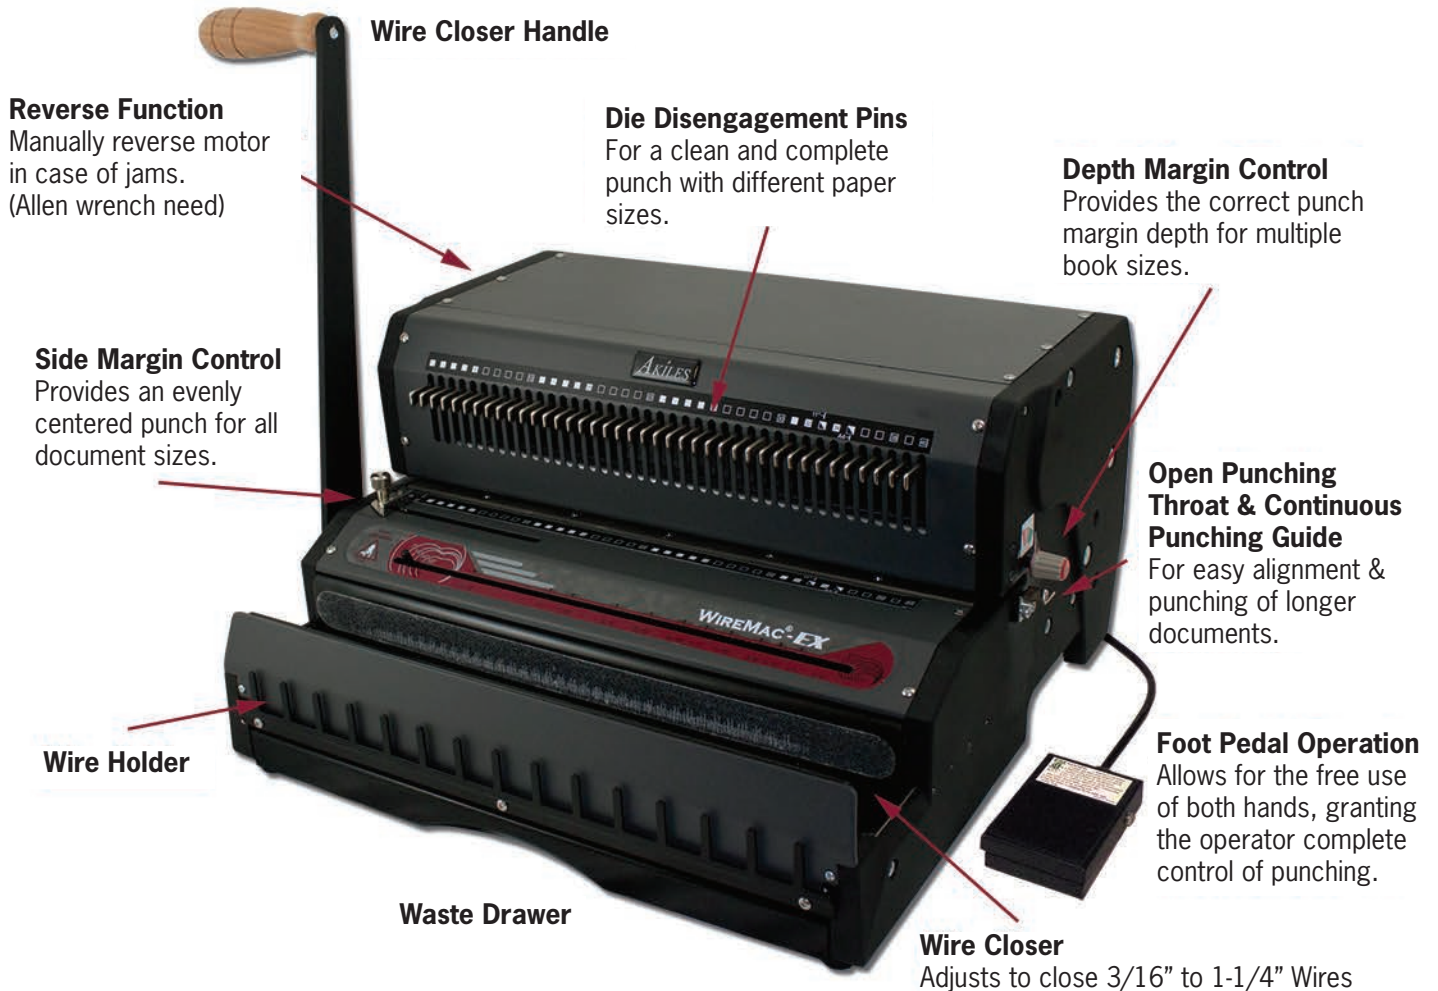

WireMac-EX

[ELECTRIC WIRE BINDING MACHINE]

Heavy Duty Electric Wire Punch & Wire Closer

(Available in 3:1 or 2:1 pitch)

WireMac-EX31
(3:1 Pitch)

WireMac-EX21
(2:1 Pitch)

14" Open Punch Throat
Allows you to punch legal size and even longer documents.

Fully Disengageable Pins
All 40 pins (3:1) or 27 pins (2:1) can be independently pulled & disengaged, for a clean punch of any paper size.

Built-In Wire Closer
With an adjustable size selector for a perfect close with any wire size.

Depth Margin Control
4 possible settings provide the correct punch margin depth for each wire size.

We only do everything.™

800.631.3572
SpiralBinding.com

WireMac-EX

[ELECTRIC WIRE BINDING MACHINE]

With its heavy-duty punch motor, built-in wire closer and complete system of functions, the Akiles WireMac-EX makes wire binding fast, easy, convenient and professional.

Model	WireMac-EX31	WireMac-EX21
Punching Operation	Electric (Foot Pedal)	
Punching Capacity	Up to 25 sheets (20 lbs paper)	
Hole Size	Square (4 x 4mm)	Rectangle (4 x 5.5mm)
Pitch	3:1	2:1
Disengageable Dies	All 40	All 27
Punching Length	14" with open throat for longer documents	
Binding Capacity	3/16" to 1-1/4"	
Weight & Dimensions	55 lbs / 19" W x 16" D x 17.5" H	
Warranty	1 Year	