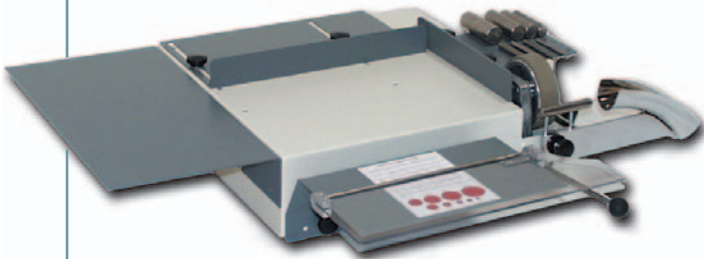

Plastic Coil equipment & supplies

CI 3000

Electric Coil Inserter

Our Electric Coil Inserter makes binding with Spiralastic® (Plastic Coil) fast & easy!

- All Metal Construction
- Natural Rubber Wheel Drive
- Top Operation with Larger Coils
- Lightweight and Portable
- 110v/60Hz or 230v/50Hz Available
- Capable of Binding 1-1/4" Diameter Coil with Optional Large Mandrel Kit

Spiralastic®

Plastic Coil Binding

A unique plastic coil that has both practical & creative uses!

Plastic coil binding allows a book to lie completely flat when opened cover to cover. In addition, it's available in almost every PMS color to coordinate with your covers and can be easily cut to any length. The multiple hole format makes the binding extra strong and the plastic coil's "memory" resists bending, making Spiralastic® great for mailing!

Punch & Bind Equipment

CoilMac-ECI

Manual Punch & Electric Coil Inserter

Makes binding fast, easy & professional.

- Side margin control
- Punching margin controls
- Electric roller inserter (foot pedal operated)
- Waste drawer
- Die disengagement pins
- Open punching throat & continuous punching guide

OD 4000

Electric Punch

For wire, coil, & plastic comb binding.

Shown here with the OD 4300 coil inserter module.

- Die included with punch
- Paper width capacity of 11" or A4
- Unique quick-change die system allows you to change dies quickly
- Easily disengaged punch pins
- Unified paper stop guide
- Punching capacity of 17 sheets of 20 lb bond paper per lift