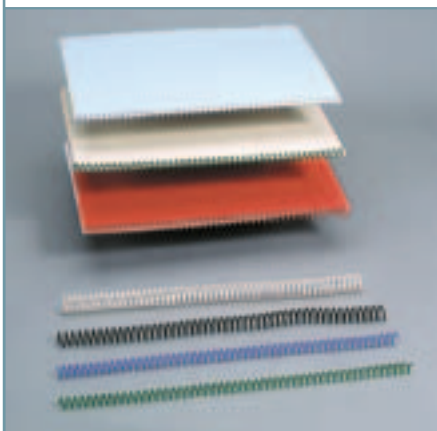

Plastic Coil equipment & supplies

CI 3000

Electric Coil Inserter

Our Electric Coil Inserter makes binding with Spiralastic® (Plastic Coil) fast & easy!

- All Metal Construction
- Natural Rubber Wheel Drive
- Top Operation with Larger Coils
- Lightweight and Portable
- 110v/60Hz or 230v/50Hz Available
- Capable of Binding 1-1/4" Diameter Coil with Optional Large Mandrel Kit

Spiralastic®

Plastic Coil Binding

A unique plastic coil that has both practical & creative uses!

Plastic coil binding allows a book to lie completely flat when opened cover to cover. In addition, it's available in almost every PMS color to coordinate with your covers and can be easily cut to any length. The multiple hole format makes the binding extra strong and the plastic coil's "memory" resists bending, making Spiralastic® great for mailing!

Punch & Bind Equipment

CoilMac-ECI

Manual Punch & Electric Coil Inserter

Makes binding fast, easy & professional.

- Side margin control
- Punching margin controls
- Electric roller inserter (foot pedal operated)
- Waste drawer
- Die disengagement pins
- Open punching throat & continuous punching guide

OD 4000

Electric Punch

For wire, coil, & plastic comb binding.

Shown here with the OD 4300 coil inserter module.

- Die included with punch
- Paper width capacity of 11" or A4
- Unique quick-change die system allows you to change dies quickly
- Easily disengaged punch pins
- Unified paper stop guide
- Punching capacity of 17 sheets of 20 lb bond paper per lift