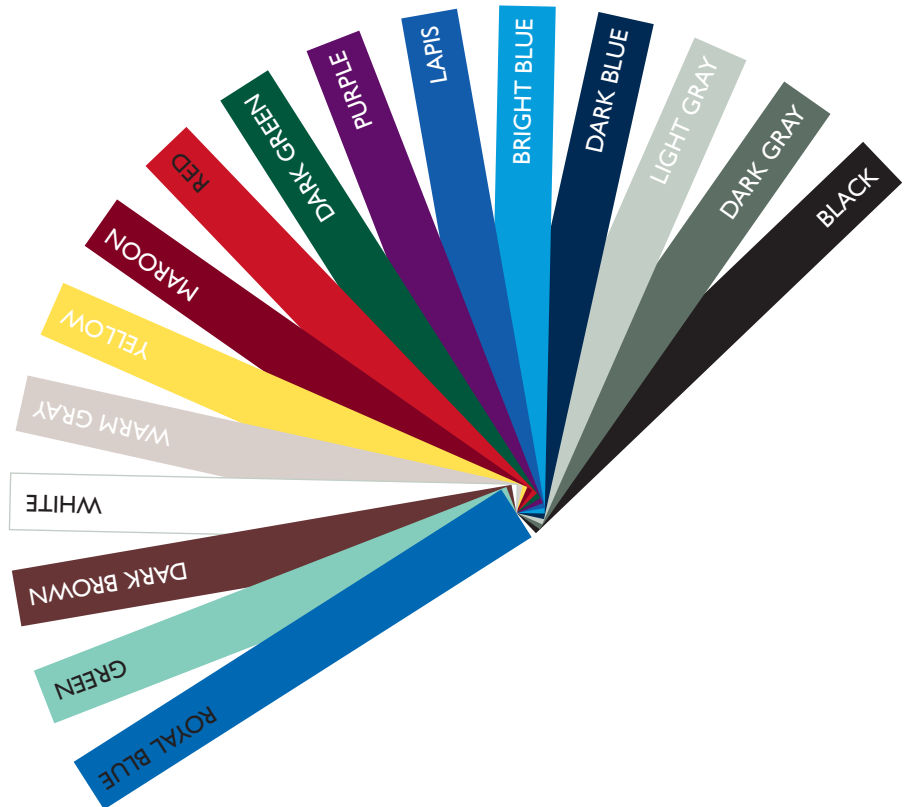

EDGE: specialized to give incredibly strong cover adhesion and to prevent seepage

Color code your documents with Fastback® SuperStrip™. Choose one color for reports, another for budgets, a third for plans. . .you get the idea. Use any covers, too. Paper, clear, plastic

Choose from a wide range of colors.

STRIP CAPACITY

Three different strip widths for binding from 10-350 sheets.

LAY FLAT

Documents lay flat.

SPINE TITLING

Print personalized foil spine titles on your desktop in minutes. The PowisPrinter prints several different foil colors.

BINDER COVERS

Choose from our selection of matching Binder Covers.

Color	8.5"	11"	14"	BinderCover™
-------	------	-----	-----	--------------

- Black
- White
- Dark Blue
- Dark Gray
- Maroon
- Dark Green
- Light Gray
- Bright Blue
- Lapis
- Purple
- Red
- Yellow
- Warm Gray
- Dark Brown
- Green
- Royal Blue

Width	Binding Capacity	Quantity
-------	------------------	----------

Narrow	10-125 sheets	500 / Ctn
Medium	125-250 sheets	400 / Ctn
Wide	250-350 sheets	300 / Ctn

For custom lengths and colors, please contact our sales team for a quote.