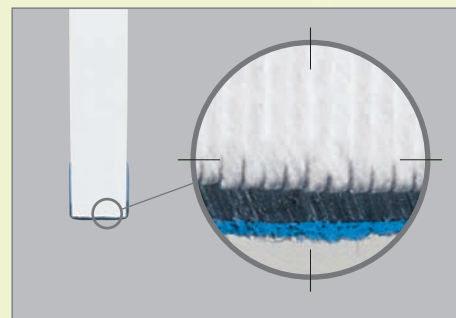

fastback®

POWIS | Super Strips™

BIND FASTER, STRONGER, BETTER

We engineered the adhesive and manufacturing techniques used on our Super Strips™ to provide the best binds in the business - bar none! Adhesives with specialized properties were developed to improve the binding function for different parts of each strip.

each stack of books took
15 minutes to bind

GREATER BIND STRENGTH

The secret of our amazing page strength is that each sheet is virtually locked into place from the sides, not just on the edge. The adhesive actually penetrates between and into each page. Our superior adhesive flow compensates for small sheet misalignments.

EDGE: specialized to give incredibly strong cover adhesion and to prevent seepage

Color code your documents with Fastback® SuperStrip™. Choose one color for reports, another for budgets, a third for plans. . .you get the idea. Use any covers, too. Paper, clear, plastic

Choose from a wide range of colors.

STRIP CAPACITY

Three different strip widths for binding from 10-350 sheets.

LAY FLAT

Documents lay flat.

SPINE TITLING

Print personalized foil spine titles on your desktop in minutes. The PowisPrinter prints several different foil colors.