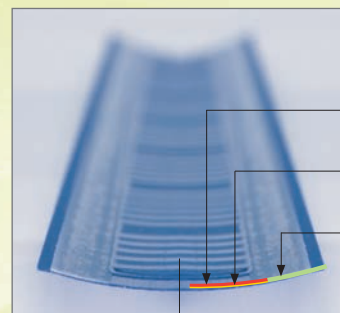

SPECIALIZE ADHESIVE PROPERTIES

3 specialized formulations are used to optimize strength, adhesion and bindability.

CENTER: formulated for adhesive penetration between each and every page

UNDER COATING: designed to provide the maximum spine strength possible

EDGE: specialized to give incredibly strong cover adhesion and to prevent seepage